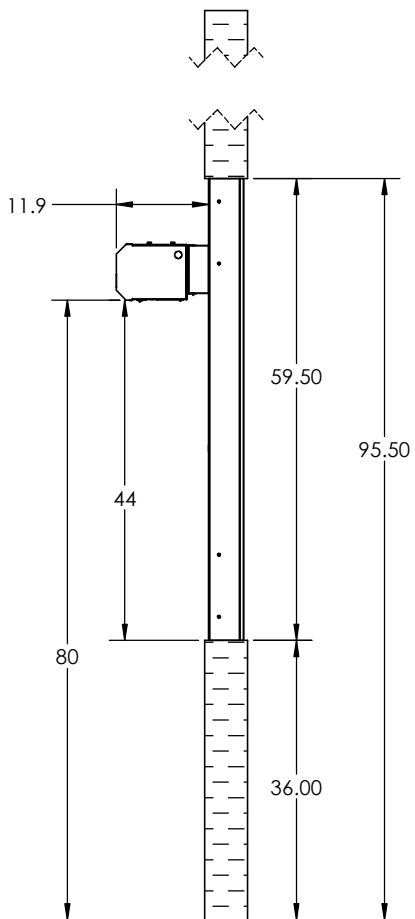

4

3

2

1

B

B

A

A

INSIDE VIEW