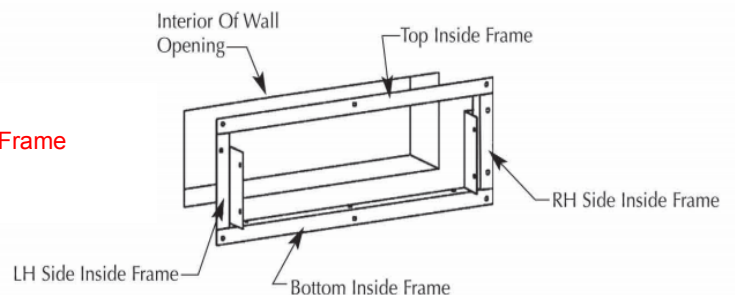

Transfer Area: 13-3/4"W x 9-5/8"D x 7-7/8"H

SIZE

Overall Size: 18"w x 25"d x 9"h

Rough Opening: 19-5/8"w x 9-1/2"h

Frame Face: 21-3/8"w x 11-1/8"h

STANDARD FEATURES:

- ◇ Fully assembled with exception of handle and ready for thru-wall installation in 4 1/2" thick walls.
- ◇ High Quality Stainless Steel Construction
- ◇ Interior Lock
- ◇ Removable document / currency deal tray
- ◇ Trim Face Plate
- ◇ One year parts & labor limited warranty

A MEDIUM TRANSACTION DRAWER IS PART OF A MODULAR TRANSACTION SOLUTION

- ◇ Mount under Fixed Window or Operable Window
- ◇ Add Speak Thru, Amplified Speaker or Intercom

LET OUR EXPERTS HELP YOU CONFIGURE THE BEST SOLUTION FOR YOUR PROJECT

REQUIRED WALL OPENING

Mount through wall from exterior.

Attach handle.

Screw handle into place by hand.

Open drawer and install screw in rear side of panel.

Attach housing to counter top.

Remove storage box. (4 screws) When removed, attach housing to counter. Counter must be supported at points adjacent to drawer housing

Attach Interior Frame

RA-MDTD13X9X8 is shipped pre-assembled and ready to install.

- ◇ Installation illustrations are for reference only. Construction conditions and local codes prevail.
- ◇ Must be installed level, square and plumb.
- ◇ Mounts through wall below any flush mount window.