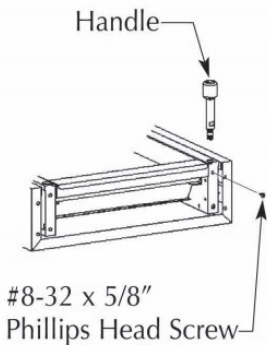

Mount through wall from exterior.