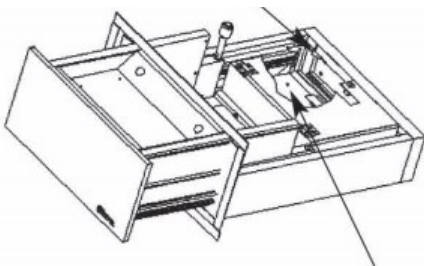

Transfer Area: 13-3/4"W x 9-5/8"D x 7-7/8"H

SIZE

Overall Size: 18"w x 25"d x 9"h

Rough Opening: 19-5/8"w x 9-1/2"h

Frame Face: 21-3/8"w x 11-1/8"h

STANDARD FEATURES:

- ◇ Fully assembled with exception of handle and ready for thru-wall installation in 4 1/2" thick walls.
- ◇ High Quality Stainless Steel Construction
- ◇ Interior Lock
- ◇ Removable document / currency deal tray
- ◇ Trim Face Plate
- ◇ One year parts & labor limited warranty

A MEDIUM TRANSACTION DRAWER IS PART OF A MODULAR TRANSACTION SOLUTION

- ◇ Mount under Fixed Window or Operable Window
- ◇ Add Speak Thru, Amplified Speaker or Intercom

LET OUR EXPERTS HELP YOU CONFIGURE THE BEST SOLUTION FOR YOUR PROJECT

REQUIRED WALL OPENING

Mount through wall from exterior.

Attach handle.

Screw handle into place by hand.

Open drawer and install screw in rear side of panel.

Attach housing to counter top.

Remove storage box. (4 screws) When removed, attach housing to counter. Counter must be supported at points adjacent to drawer housing

Attach Interior Frame

RA-MDTD13X9X8 is shipped pre-assembled and ready to install.

- ◇ Installation illustrations are for reference only. Construction conditions and local codes prevail.
- ◇ Must be installed level, square and plumb.
- ◇ Mounts through wall below any flush mount window.