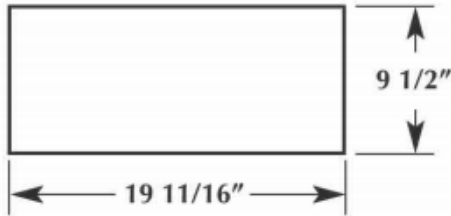

REQUIRED WALL OPENING