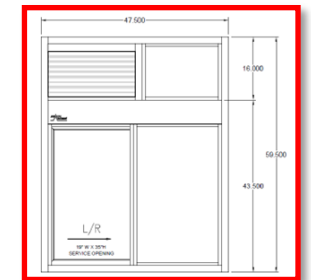

# Window / Air Curtain Configurations by Geographic Zone

MAP provided as a general guideline. Local codes/conditions prevail.

- Heated Air Curtain for cold zones—48" w x 60" h rough opening
- Non-heated Fly Fan for warm zones—48" w x 60" h rough opening
- Restricted opening for CA (health code)—48" w x 60" h rough opening
- Hurricane for coastal regions—48" w x 44" h rough opening

Use with Inside Mount DTU