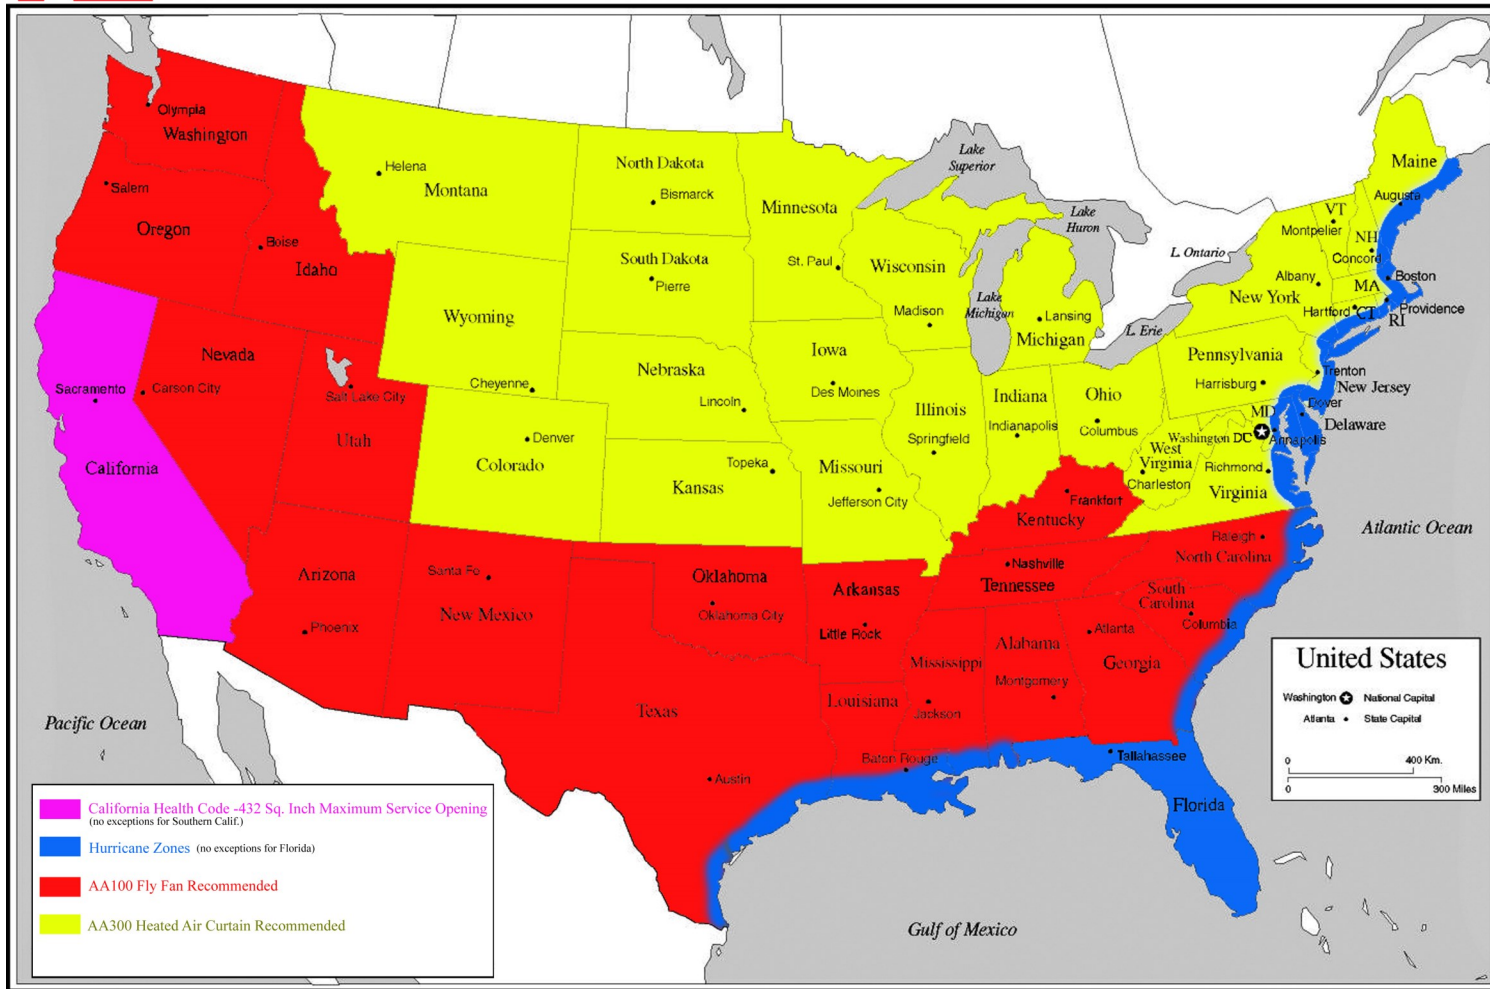

# Window / Air Curtain Configurations by Geographic Zone

MAP provided as a general guideline. Local codes/conditions prevail.

- Heated Air Curtain for cold zones—48" w x 60" h rough opening
- Non-heated Fly Fan for warm zones—48" w x 60" h rough opening
- Restricted opening for CA (health code)—48" w x 60" h rough opening
- Hurricane for coastal regions—48" w x 44" h rough opening