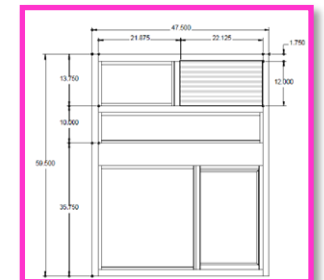

# Window / Air Curtain Configurations by Geographic Zone

MAP provided as a general guideline. Local codes/conditions prevail.

- Heated Air Curtain for cold zones—48" w x 60" h rough opening
- Non-heated Fly Fan for warm zones—48" w x 60" h rough opening
- Restricted opening for CA (health code)—48" w x 60" h rough opening
- Hurricane for coastal regions—48" w x 44" h rough opening

Use with Inside Mount DTU