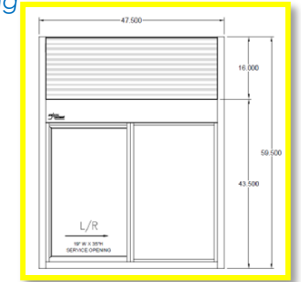

# Window / Air Curtain Configurations by Geographic Zone

MAP provided as a general guideline. Local codes/conditions prevail.

- Heated Air Curtain for cold zones—48" w x 60" h rough opening
- Non-heated Fly Fan for warm zones—48" w x 60" h rough opening
- Restricted opening for CA (health code)—48" w x 60" h rough opening
- Hurricane for coastal regions—48" w x 44" h rough opening