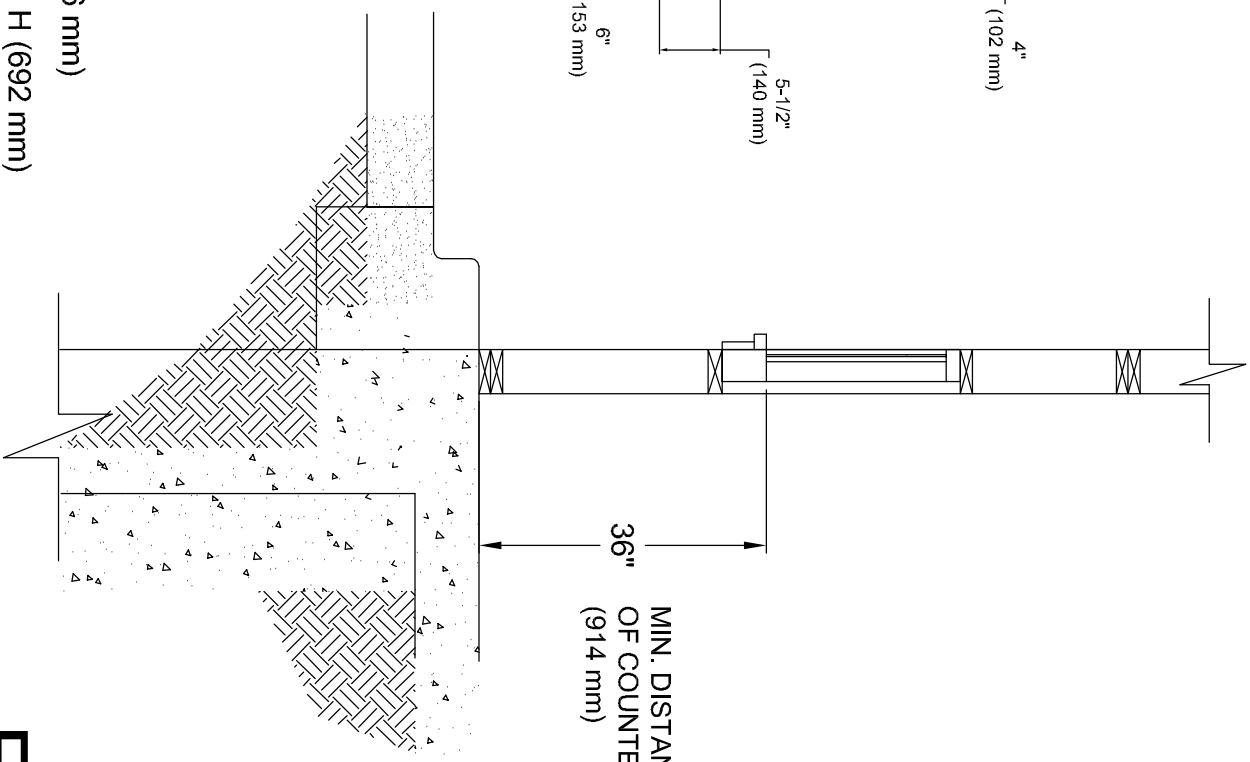

18"W x 18"H
SERVICE OPENING

GLAZING ROUGH OPENING = 27'-1/2" W (699 mm) x 27" H (686 mm)
MASONRY ROUGH OPENING = 27'-3/4" W (705 mm) x 27'-1/4" H (692 mm)

36"
MIN. DISTANCE FROM TOP
OF COUNTER TO FLOOR.
(914 mm)