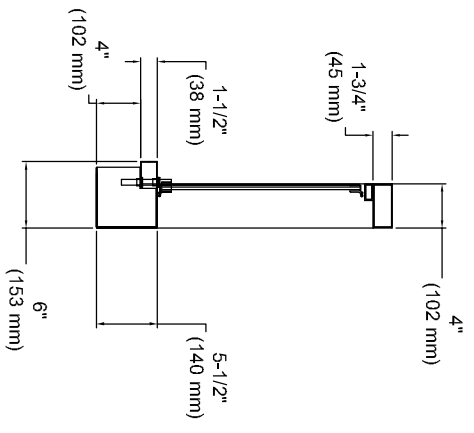

18"W x 18"H
SERVICE OPENING

GLAZING ROUGH OPENING = 27'-1/2" W (699 mm) x 27" H (686 mm)
MASONRY ROUGH OPENING = 27'-3/4" W (705 mm) x 27'-1/4" H (692 mm)

36"
MIN. DISTANCE FROM TOP
OF COUNTER TO FLOOR.
(914 mm)