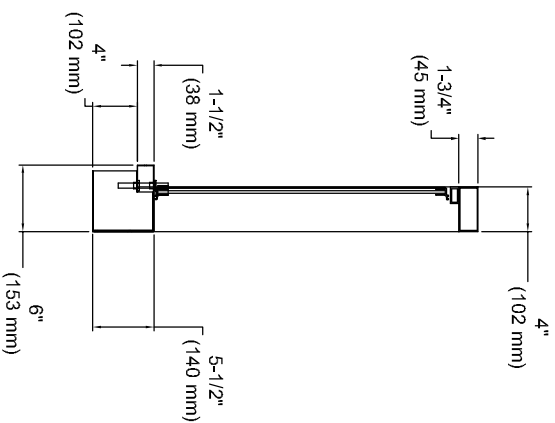

18"W x 32-3/4"H
SERVICE OPENING

GLAZING ROUGH OPENING = 27-1/2" W (699 mm) x 41-1/4" H (1048 mm)
MASONRY ROUGH OPENING = 27-3/4" W (705 mm) x 41-1/2" H (1054 mm)

36"
MIN. DISTANCE FROM TOP
OF COUNTER TO FLOOR.
(914 mm)