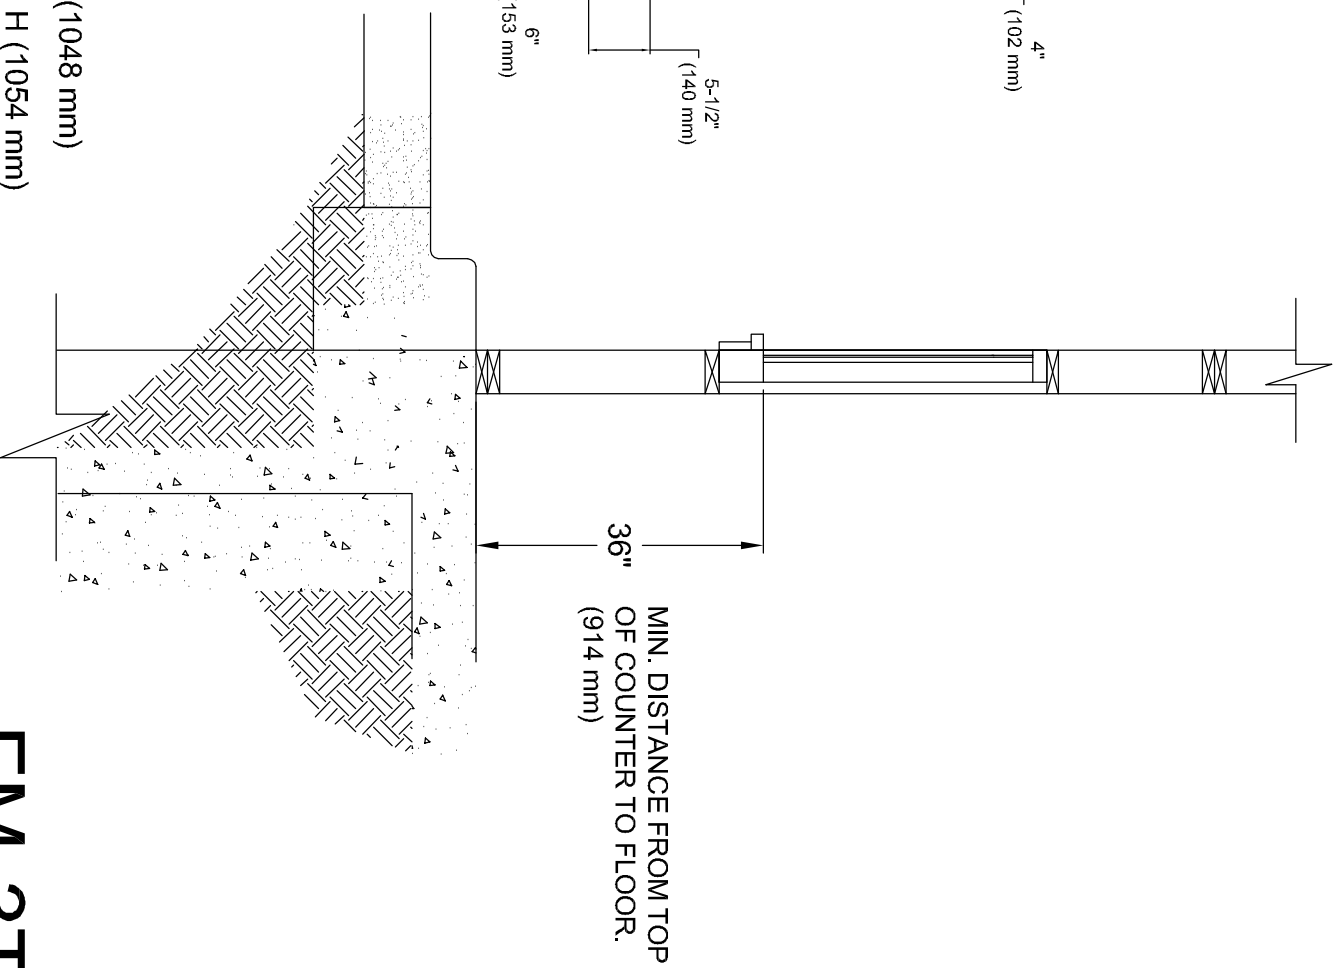

18"W x 32-3/4"H
SERVICE OPENING

GLAZING ROUGH OPENING = 27-1/2" W (699 mm) x 41-1/4" H (1048 mm)
MASONRY ROUGH OPENING = 27-3/4" W (705 mm) x 41-1/2" H (1054 mm)

36"
MIN. DISTANCE FROM TOP
OF COUNTER TO FLOOR.
(914 mm)

FM-3T