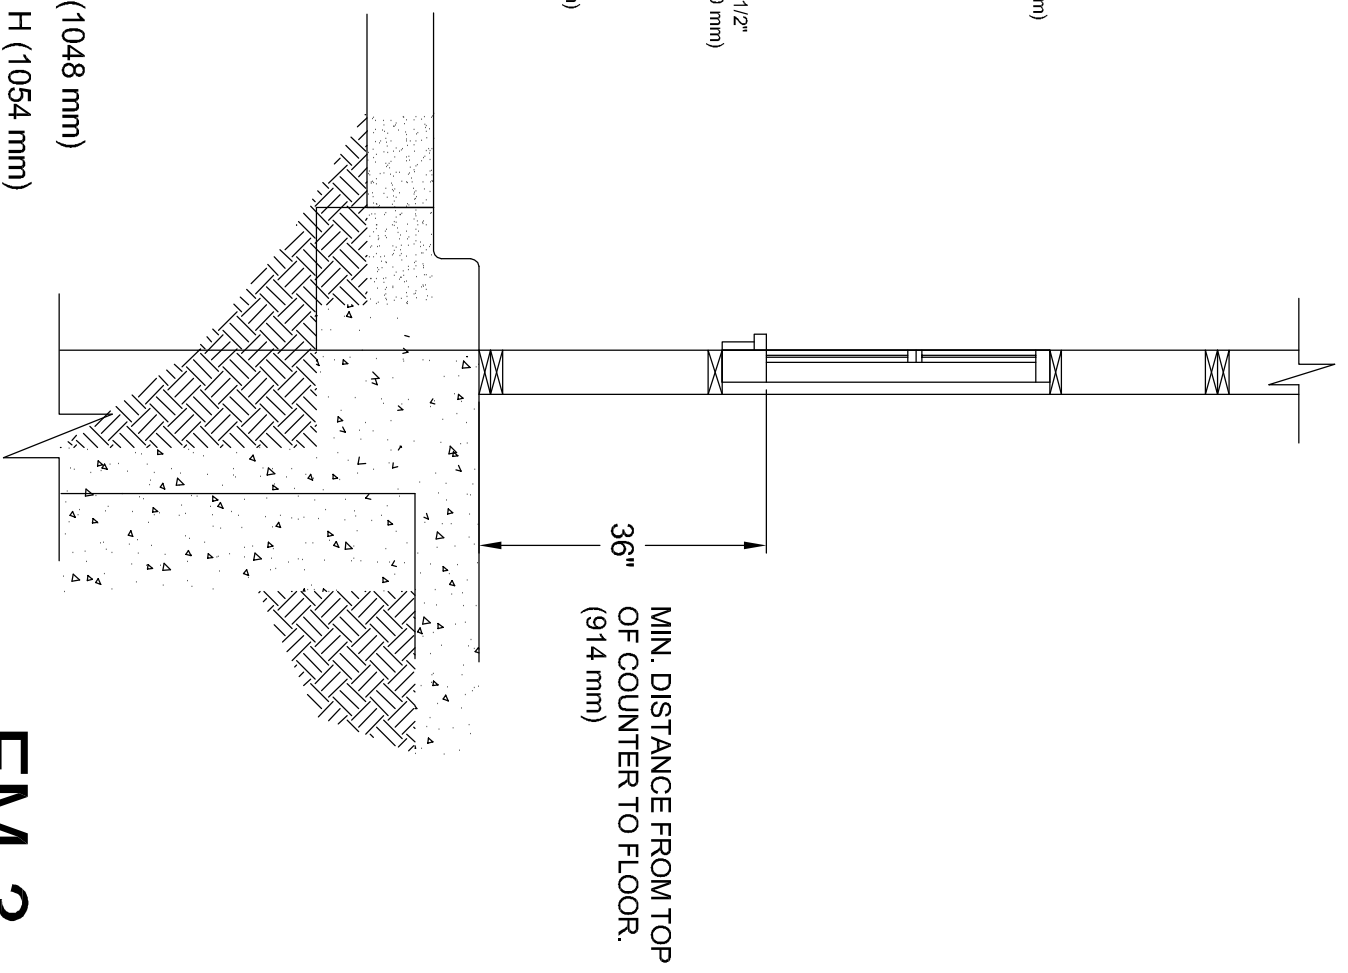

18"W x 18"H  
SERVICE OPENING

GLAZING ROUGH OPENING = 27-1/2" W (699 mm) x 41-1/4" H (1048 mm)  
 MASONRY ROUGH OPENING = 27-3/4" W (705 mm) x 41-1/2" H (1054 mm)

FM-3