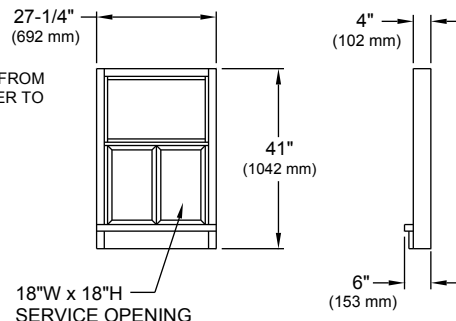

- **Convenient Frame Size**

The narrow 27 1/4"W x 41"H frame size is perfect for locations with limited space.

- **Security**

Three separate interior security locks are provided to prevent outside tampering. An optional security bar set is available for high risk locations.

### FLUSHMOUNT 3 - 3T ROUGH OPENINGS

Glazing Rough Opening =  
27-1/2"W (699 mm) x 41-1/4"H (1048 mm)  
Masonry Rough Opening =  
27-3/4"W (705 mm) x 41-1/2"H (1054 mm)

### FLUSHMOUNT 3X ROUGH OPENINGS

Glazing Rough Opening =  
27-1/2"W (699 mm) x 26-1/4"H (667 mm)  
Masonry Rough Opening =  
27-3/4"W (705 mm) x 26-1/2"H (673 mm)

Window must be installed square and plumb.