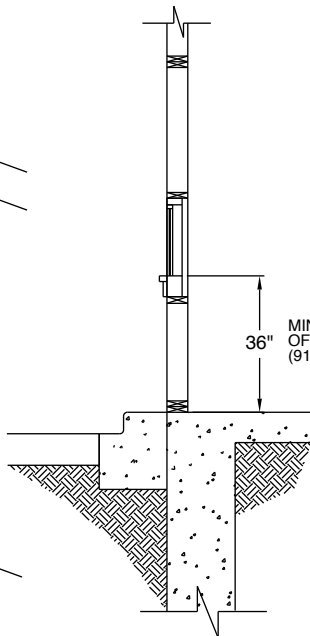

### PRODUCT DESCRIPTIONS

- **3 Sizes Available**

FM3 - 27 1/4"W x 41"H with a 18"W by 18"H service

opening

FM3T - 27 1/4"W x 41"H with a 18"W by 33"H service

opening

FM3X - 27 1/4"W x 26"H with a 18"W by 18"H service

- **Convenient Frame Size**

The narrow 27 1/4"W x 41"H frame size is perfect for locations with limited space.

- **Security**

Three separate interior security locks are provided to prevent outside tampering. An optional security bar set is available for high risk locations.

### FLUSHMOUNT 3 - 3T ROUGH OPENINGS

Glazing Rough Opening =  
27-1/2"W (699 mm) x 41-1/4"H (1048 mm)  
Masonry Rough Opening =  
27-3/4"W (705 mm) x 41-1/2"H (1054 mm)

### FLUSHMOUNT 3X ROUGH OPENINGS

Glazing Rough Opening =  
27-1/2"W (699 mm) x 26-1/4"H (667 mm)  
Masonry Rough Opening =  
27-3/4"W (705 mm) x 26-1/2"H (673 mm)

Window must be installed square and plumb.