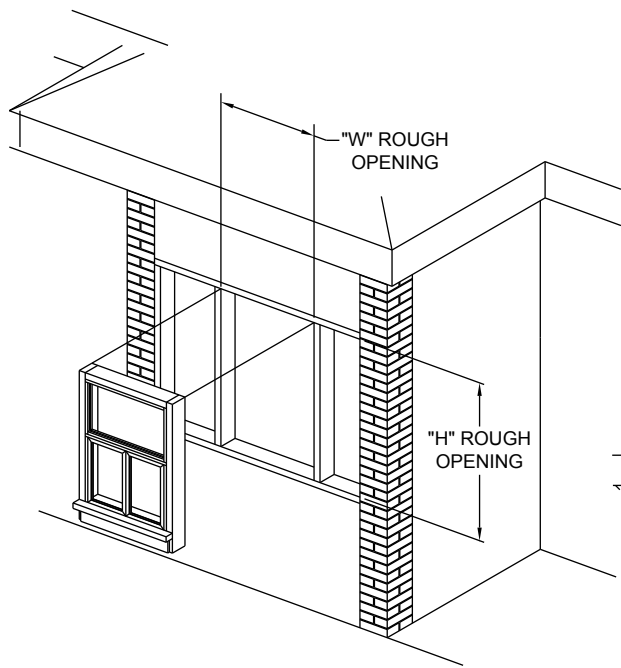

ARRIVES READY FOR INSTALLATION

Your Ready Access window is shipped completely assembled and ready for installation. Comes with instructions.

FLUSHMOUNT 3 - 3T

Manual operation

FLUSHMOUNT 3 - 3T ROUGH OPENINGS

Glazing Rough Opening =
27-1/2"W (699 mm) x 41-1/4"H (1048 mm)
Masonry Rough Opening =
27-3/4"W (705 mm) x 41-1/2"H (1054 mm)