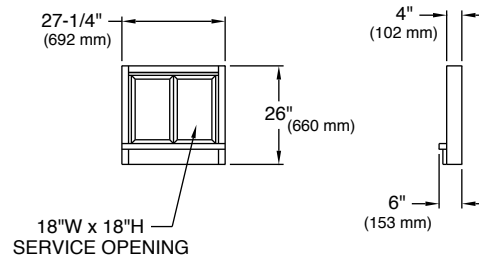

- **Convenient Frame Size**

The narrow 27 1/4"W x 41"H frame size is perfect for locations with limited space.

- **Security**

Three separate interior security locks are provided to prevent outside tampering. An optional security bar set is available for high risk locations.

### FLUSHMOUNT 3 - 3T ROUGH OPENINGS

Glazing Rough Opening =  
27-1/2"W (699 mm) x 41-1/4"H (1048 mm)  
Masonry Rough Opening =  
27-3/4"W (705 mm) x 41-1/2"H (1054 mm)

### FLUSHMOUNT 3X ROUGH OPENINGS

Glazing Rough Opening =  
27-1/2"W (699 mm) x 26-1/4"H (667 mm)  
Masonry Rough Opening =  
27-3/4"W (705 mm) x 26-1/2"H (673 mm)

Window must be installed square and plumb.