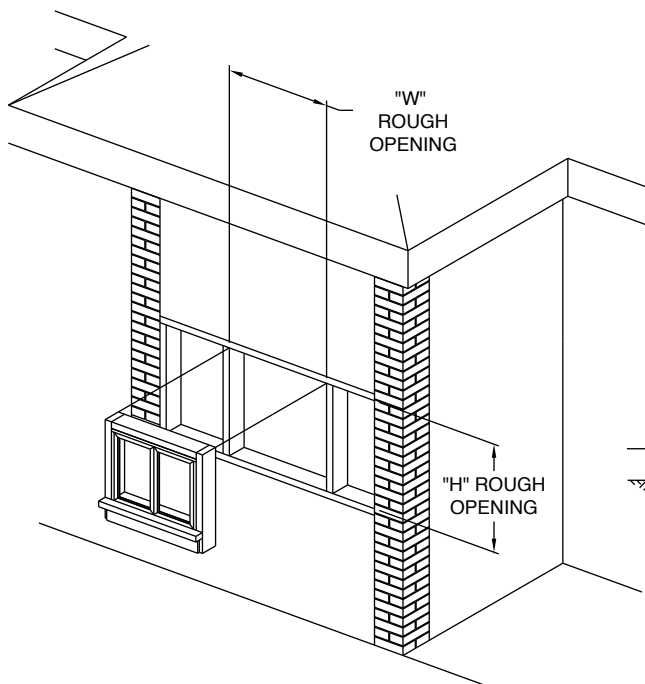

# ARRIVES READY FOR INSTALLATION

Your Ready Access window is shipped completely assembled and ready for installation. Comes with instructions.

### FLUSHMOUNT 3 - 3T ROUGH OPENINGS

Glazing Rough Opening =  
27-1/2"W (699 mm) x 41-1/4"H (1048 mm)  
Masonry Rough Opening =  
27-3/4"W (705 mm) x 41-1/2"H (1054 mm)

### FLUSHMOUNT 3X ROUGH OPENINGS

Glazing Rough Opening =  
27-1/2"W (699 mm) x 26-1/4"H (667 mm)  
Masonry Rough Opening =  
27-3/4"W (705 mm) x 26-1/2"H (673 mm)

Window must be installed square and plumb.