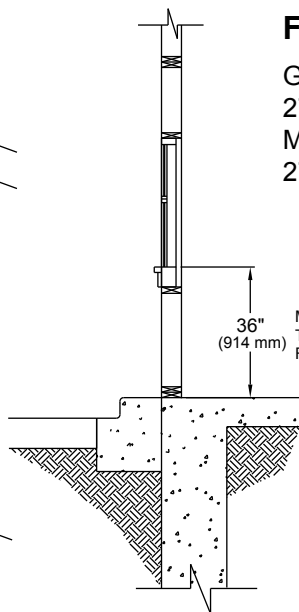

### PRODUCT DESCRIPTIONS

- **3 Sizes Available**

FM3 - 27 1/4"W x 41"H with a 18"W by 18"H service

opening

FM3T - 27 1/4"W x 41"H with a 18"W by 33"H service

opening

FM3X - 27 1/4"W x 26"H with a 18"W by 18"H service

- **Convenient Frame Size**

The narrow 27 1/4"W x 41"H frame size is perfect for locations with limited space.

- **Security**

Three separate interior security locks are provided to prevent outside tampering. An optional security bar set is available for high risk locations.

### FLUSHMOUNT 3 - 3T ROUGH OPENINGS

Glazing Rough Opening =  
27-1/2"W (699 mm) x 41-1/4"H (1048 mm)  
Masonry Rough Opening =  
27-3/4"W (705 mm) x 41-1/2"H (1054 mm)

### FLUSHMOUNT 3X ROUGH OPENINGS

Glazing Rough Opening =  
27-1/2"W (699 mm) x 26-1/4"H (667 mm)  
Masonry Rough Opening =  
27-3/4"W (705 mm) x 26-1/2"H (673 mm)

Window must be installed square and plumb.