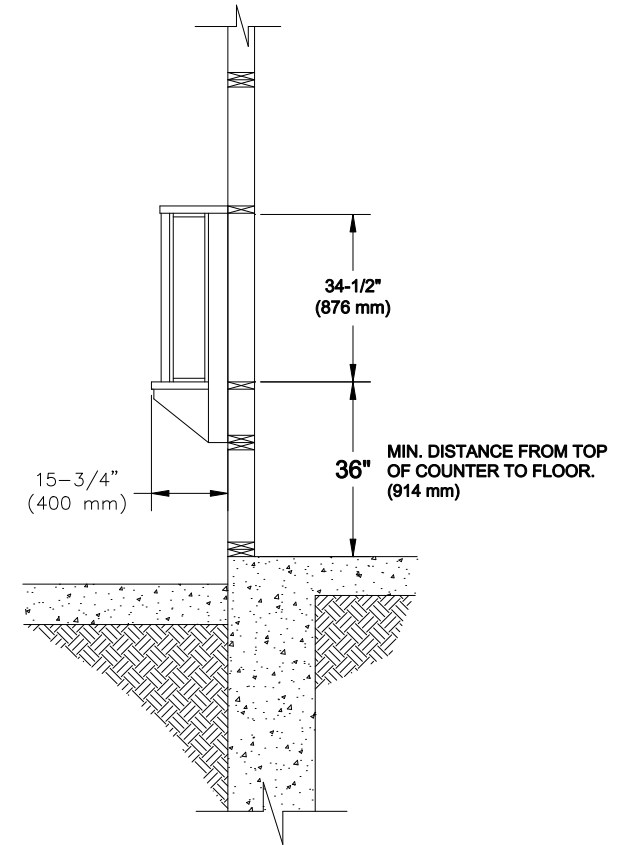

**MASONRY WALL  
ROUGH OPENING**

**GLASS STORE FRONT  
DAYLIGHT OPENING**

**19"W x 32"H  
SERVICE OPENING**

**GLAZING ROUGH OPENING = 24-1/4" W (616 mm) x 34-1/2" H (876 mm)**  
**MASONRY ROUGH OPENING = 28-1/4" W (718 mm) x 49-1/4" H (1251 mm)**