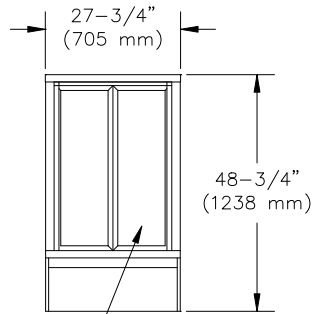

**MASONRY WALL  
ROUGH OPENING**

**GLASS STORE FRONT  
DAYLIGHT OPENING**

**19"W x 32"H  
SERVICE OPENING**

**GLAZING ROUGH OPENING = 24-1/4" W (616 mm) x 34-1/2" H (876 mm)**  
**MASONRY ROUGH OPENING = 28-1/4" W (718 mm) x 49-1/4" H (1251 mm)**