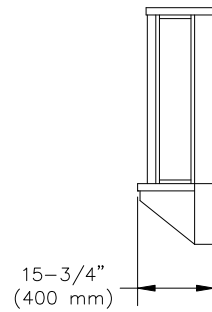

**MASONRY WALL  
ROUGH OPENING**

**GLASS STORE FRONT  
DAYLIGHT OPENING**

**19"W x 32"H  
SERVICE OPENING**

**GLAZING ROUGH OPENING = 24-1/4" W (616 mm) x 34-1/2" H (876 mm)**  
**MASONRY ROUGH OPENING = 28-1/4" W (718 mm) x 49-1/4" H (1251 mm)**