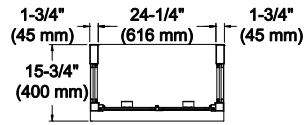

**MASONRY WALL  
ROUGH OPENING**

**GLASS STORE FRONT  
DAYLIGHT OPENING**

**19"W x 32"H  
SERVICE OPENING**

**GLAZING ROUGH OPENING = 24-1/4" W (616 mm) x 34-1/2" H (876 mm)**  
**MASONRY ROUGH OPENING = 28-1/4" W (718 mm) x 49-1/4" H (1251 mm)**