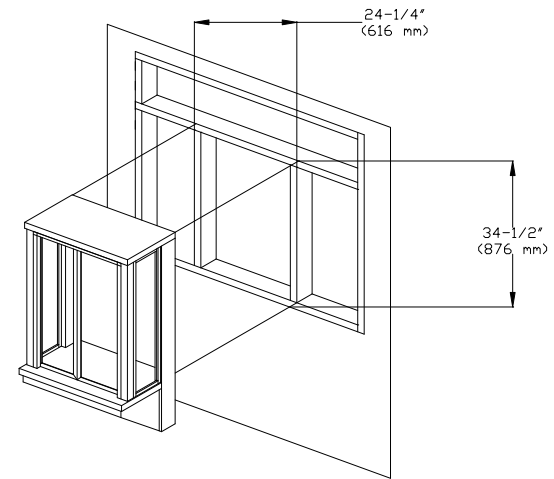

**MASONRY WALL  
ROUGH OPENING**

**GLASS STORE FRONT  
DAYLIGHT OPENING**

**19"W x 32"H  
SERVICE OPENING**

**GLAZING ROUGH OPENING = 24-1/4" W (616 mm) x 34-1/2" H (876 mm)**  
**MASONRY ROUGH OPENING = 28-1/4" W (718 mm) x 49-1/4" H (1251 mm)**