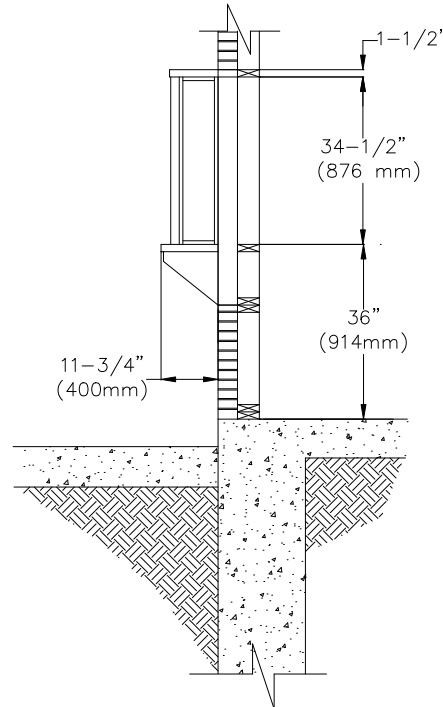

**MASONRY WALL  
ROUGH OPENING**

**GLASS STORE FRONT  
DAYLIGHT OPENING**

**19"W x 32"H  
SERVICE OPENING**

**GLAZING ROUGH OPENING = 24-1/4" W (616 mm) x 34-1/2" H (876 mm)**  
**MASONRY ROUGH OPENING = 28-1/4" W (718 mm) x 49-1/4" H (1251 mm)**