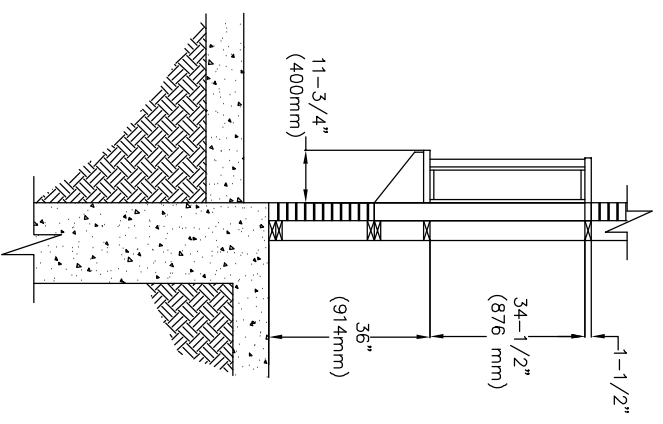

MASONRY WALL
ROUGH OPENING

GLASS STORE FRONT
DAYLIGHT OPENING

GLAZING ROUGH OPENING = 24-1/4" W (616 mm) x 34-1/2" H (876 mm)
 MASONRY ROUGH OPENING = 28-1/4" W (718 mm) x 49-1/4" H (1251 mm)