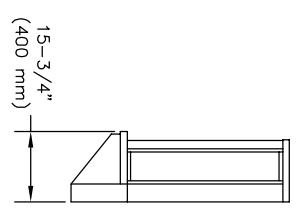

MASONRY WALL
ROUGH OPENING

GLASS STORE FRONT
DAYLIGHT OPENING

GLAZING ROUGH OPENING = 24-1/4" W (616 mm) x 34-1/2" H (876 mm)
 MASONRY ROUGH OPENING = 28-1/4" W (718 mm) x 49-1/4" H (1251 mm)