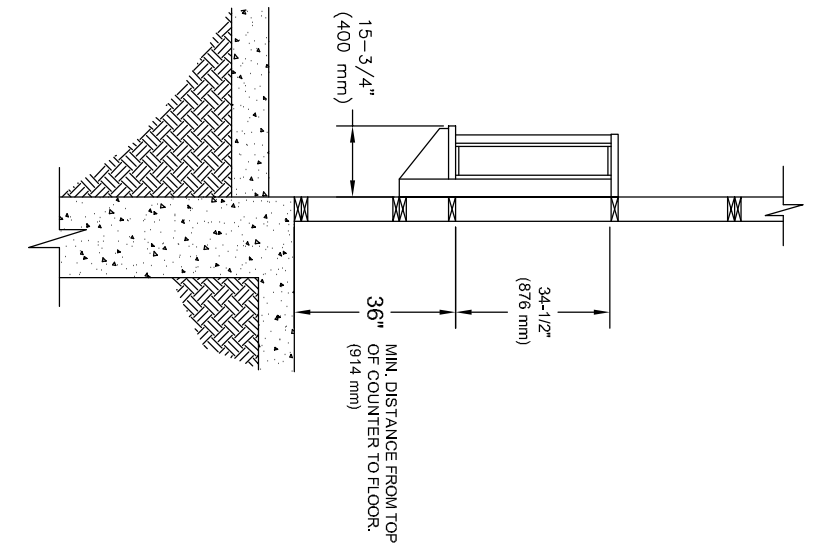

MASONRY WALL
ROUGH OPENING

GLASS STORE FRONT
DAYLIGHT OPENING

GLAZING ROUGH OPENING = 24-1/4" W (616 mm) x 34-1/2" H (876 mm)
 MASONRY ROUGH OPENING = 28-1/4" W (718 mm) x 49-1/4" H (1251 mm)