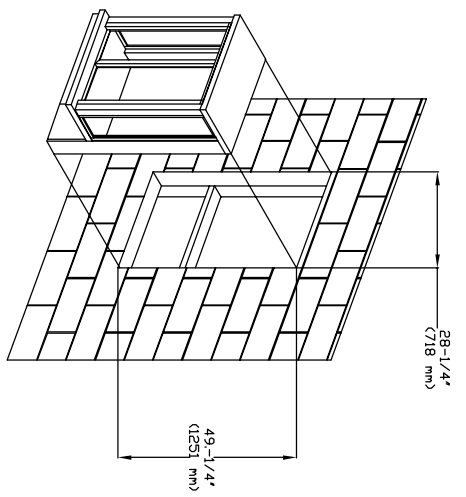

MASONRY WALL
ROUGH OPENING

GLASS STORE FRONT
DAYLIGHT OPENING

GLAZING ROUGH OPENING = 24-1/4" W (616 mm) x 34-1/2" H (876 mm)
 MASONRY ROUGH OPENING = 28-1/4" W (718 mm) x 49-1/4" H (1251 mm)