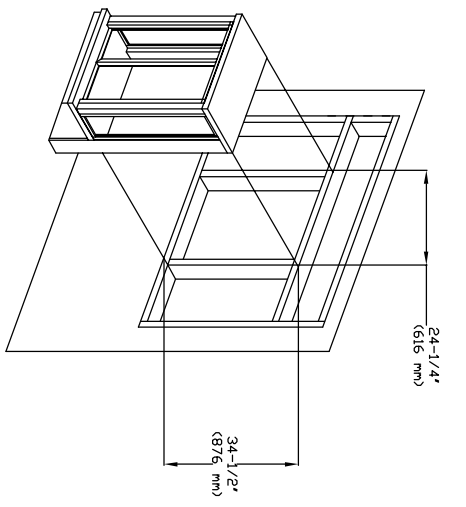

MASONRY WALL
ROUGH OPENING

GLASS STORE FRONT
DAYLIGHT OPENING

GLAZING ROUGH OPENING = 24-1/4" W (616 mm) x 34-1/2" H (876 mm)
 MASONRY ROUGH OPENING = 28-1/4" W (718 mm) x 49-1/4" H (1251 mm)