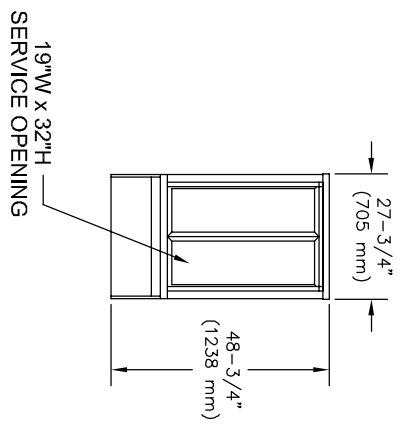

MASONRY WALL
ROUGH OPENING

GLASS STORE FRONT
DAYLIGHT OPENING

GLAZING ROUGH OPENING = 24-1/4" W (616 mm) x 34-1/2" H (876 mm)
 MASONRY ROUGH OPENING = 28-1/4" W (718 mm) x 49-1/4" H (1251 mm)