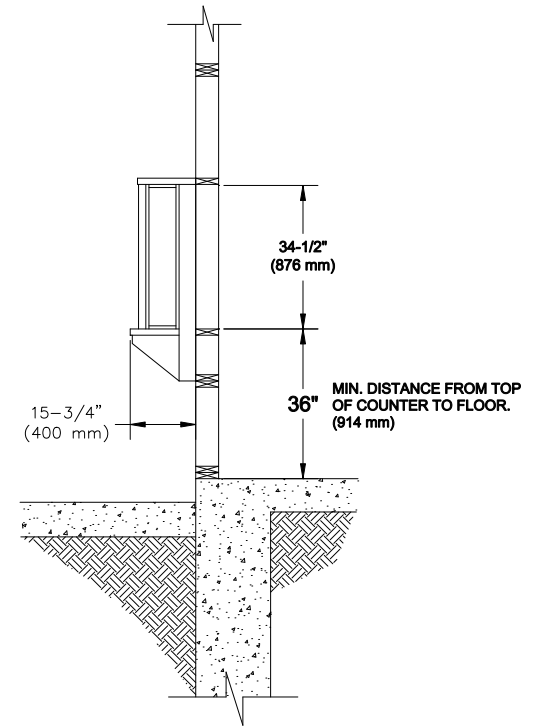

**MASONRY WALL
ROUGH OPENING**

**GLASS STORE FRONT
DAYLIGHT OPENING**

**19"W x 18"H
SERVICE OPENING**

GLAZING ROUGH OPENING = 24-1/4" W (616 mm) x 34-1/2" H (876 mm)
 MASONRY ROUGH OPENING = 28-1/4" W (718 mm) x 49-1/4" H (1251 mm)