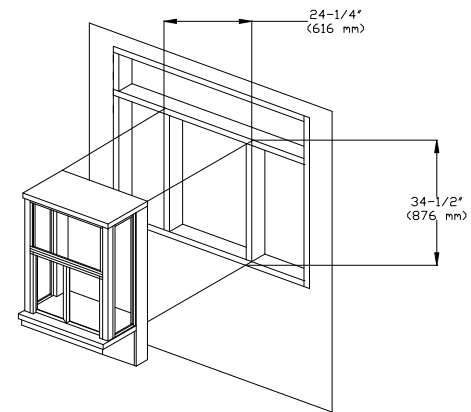

**MASONRY WALL
ROUGH OPENING**

**GLASS STORE FRONT
DAYLIGHT OPENING**

**19"W x 18"H
SERVICE OPENING**

GLAZING ROUGH OPENING = 24-1/4" W (616 mm) x 34-1/2" H (876 mm)
 MASONRY ROUGH OPENING = 28-1/4" W (718 mm) x 49-1/4" H (1251 mm)