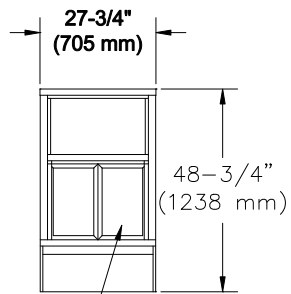

**MASONRY WALL
ROUGH OPENING**

**GLASS STORE FRONT
DAYLIGHT OPENING**

**19"W x 18"H
SERVICE OPENING**

GLAZING ROUGH OPENING = 24-1/4" W (616 mm) x 34-1/2" H (876 mm)
 MASONRY ROUGH OPENING = 28-1/4" W (718 mm) x 49-1/4" H (1251 mm)