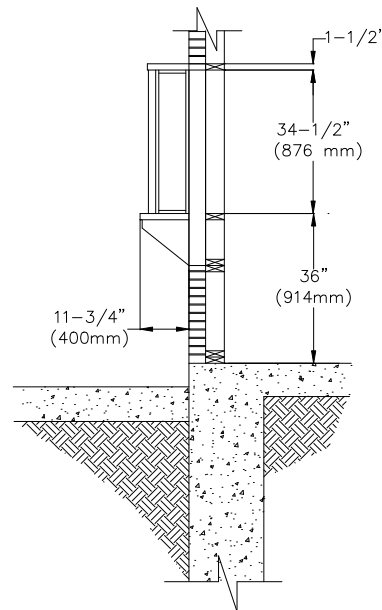

**MASONRY WALL
ROUGH OPENING**

**GLASS STORE FRONT
DAYLIGHT OPENING**

**19"W x 18"H
SERVICE OPENING**

GLAZING ROUGH OPENING = 24-1/4" W (616 mm) x 34-1/2" H (876 mm)
 MASONRY ROUGH OPENING = 28-1/4" W (718 mm) x 49-1/4" H (1251 mm)