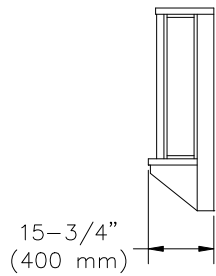

**MASONRY WALL
ROUGH OPENING**

**GLASS STORE FRONT
DAYLIGHT OPENING**

**19"W x 18"H
SERVICE OPENING**

GLAZING ROUGH OPENING = 24-1/4" W (616 mm) x 34-1/2" H (876 mm)
 MASONRY ROUGH OPENING = 28-1/4" W (718 mm) x 49-1/4" H (1251 mm)