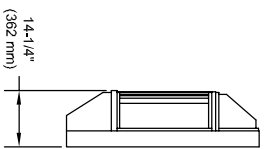

MASONRY WALL  
ROUGH OPENING

GLASS STORE FRONT  
DAYLIGHT OPENING

SERVICE OPENING ADJUSTS TO 12"W X 23"H  
FROM THE PUSH OF A BUTTON.

GLAZING ROUGH OPENING = 50" W (1270 mm) x 34-1/4" H (870 mm)  
MASONRY ROUGH OPENING = 54" W (1372 mm) x 49-1/4" (1251 mm)