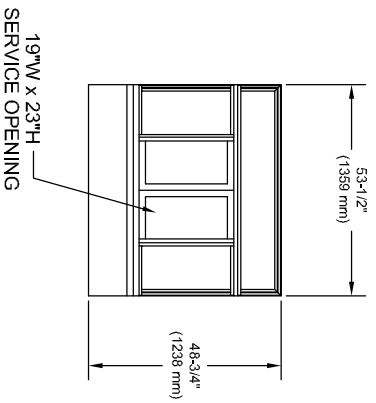

MASONRY WALL  
ROUGH OPENING

GLASS STORE FRONT  
DAYLIGHT OPENING

SERVICE OPENING ADJUSTS TO 12"W X 23"H  
FROM THE PUSH OF A BUTTON.

GLAZING ROUGH OPENING = 50" W (1270 mm) x 34-1/4" H (870 mm)  
MASONRY ROUGH OPENING = 54" W (1372 mm) x 49-1/4" (1251 mm)