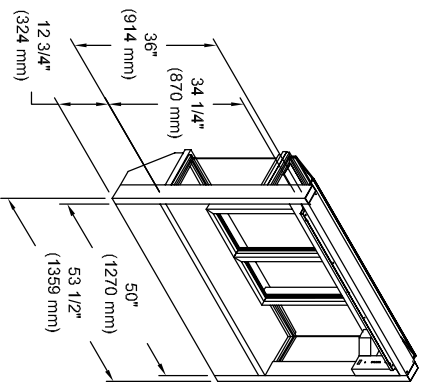

MASONRY WALL  
ROUGH OPENING

GLASS STORE FRONT  
DAYLIGHT OPENING

SERVICE OPENING ADJUSTS TO 12"W X 23"H  
FROM THE PUSH OF A BUTTON.

GLAZING ROUGH OPENING = 50" W (1270 mm) x 34-1/4" H (870 mm)  
MASONRY ROUGH OPENING = 54" W (1372 mm) x 49-1/4" (1251 mm)