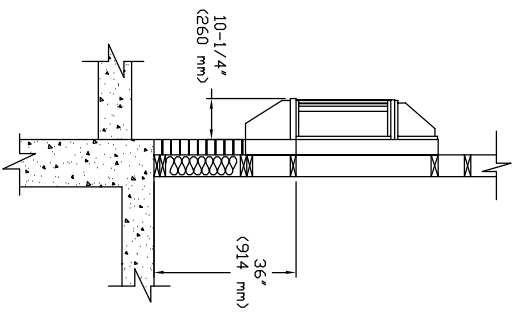

MASONRY WALL  
ROUGH OPENING

GLASS STORE FRONT  
DAYLIGHT OPENING

SERVICE OPENING ADJUSTS TO 12"W X 23"H  
FROM THE PUSH OF A BUTTON.

GLAZING ROUGH OPENING = 50" W (1270 mm) x 34-1/4" H (870 mm)  
MASONRY ROUGH OPENING = 54" W (1372 mm) x 49-1/4" (1251 mm)