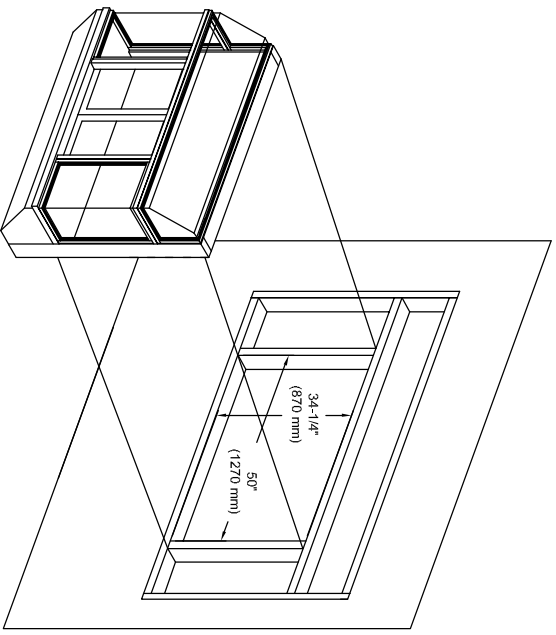

MASONRY WALL  
ROUGH OPENING

GLASS STORE FRONT  
DAYLIGHT OPENING

SERVICE OPENING ADJUSTS TO 12"W X 23"H  
FROM THE PUSH OF A BUTTON.

GLAZING ROUGH OPENING = 50" W (1270 mm) x 34-1/4" H (870 mm)  
MASONRY ROUGH OPENING = 54" W (1372 mm) x 49-1/4" (1251 mm)