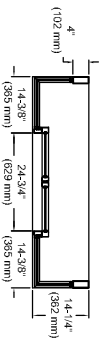

MASONRY WALL  
ROUGH OPENING

GLASS STORE FRONT  
DAYLIGHT OPENING

SERVICE OPENING ADJUSTS TO 12"W X 23"H  
FROM THE PUSH OF A BUTTON.

GLAZING ROUGH OPENING = 50" W (1270 mm) x 34-1/4" H (870 mm)  
MASONRY ROUGH OPENING = 54" W (1372 mm) x 49-1/4" (1251 mm)

BO-10