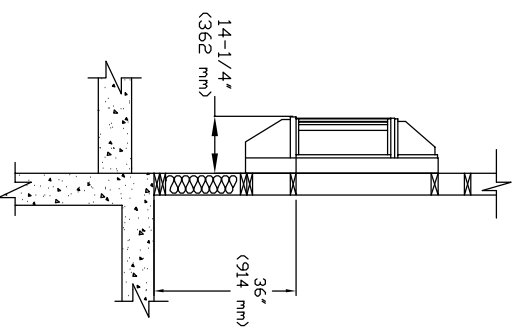

MASONRY WALL  
ROUGH OPENING

GLASS STORE FRONT  
DAYLIGHT OPENING

SERVICE OPENING ADJUSTS TO 12"W X 23"H  
FROM THE PUSH OF A BUTTON.

GLAZING ROUGH OPENING = 50" W (1270 mm) x 34-1/4" H (870 mm)  
MASONRY ROUGH OPENING = 54" W (1372 mm) x 49-1/4" (1251 mm)