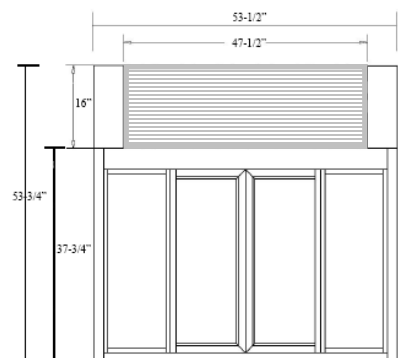

ELECTRIC REQUIREMENTS FOR AA300

Run power to interior of either side to correspond with window

40 AMP 208 Single Phase
60Hz

Dedicated Circuit

AA300 HEATED AIR CURTAIN
With 275 or 600 Single Panel Slider

DIMENSIONS WHEN USED
WITH POPULAR
READY ACCESS WINDOWS