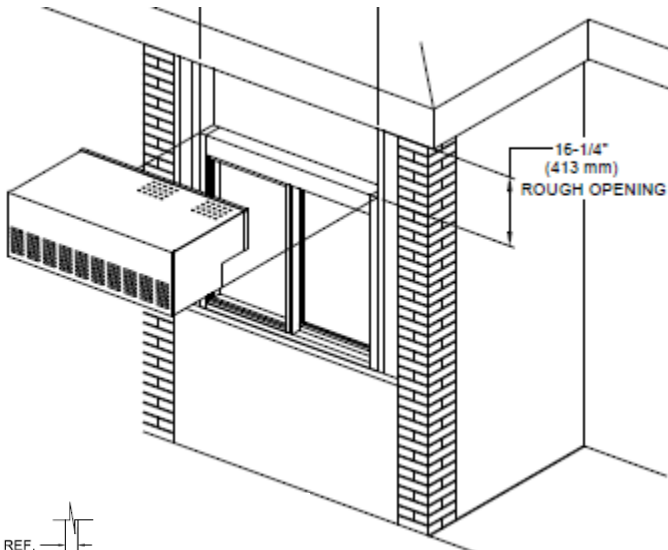

AA300 is shipped completely pre-assembled and ready to install.

Installation / Owners manual can be retrieved online:
www.ready-access.com

- Installation illustrations are for reference only. Construction conditions and local codes prevail.
- Must be installed level, square and plumb.
- Mounts on top of any flush mount window. Must be accessible from the interior and exterior of building.

ELECTRIC REQUIREMENTS FOR AA300

Run power to interior of either side to correspond with window

40 AMP 208 Single Phase
60Hz

Dedicated Circuit

DIMENSIONS WHEN USED
WITH POPULAR
READY ACCESS WINDOWS

AA300 HEATED AIR CURTAIN

With 131 or 606E Bi-Parting Window

Order with optional Side Filler Kit