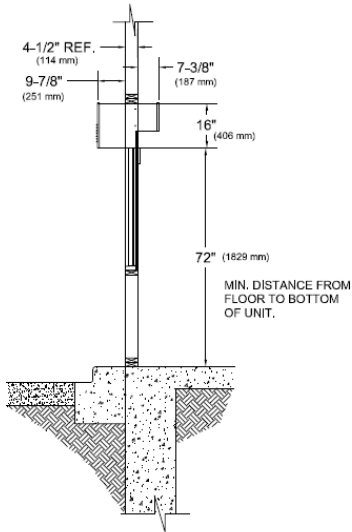

AA300 is shipped completely pre-assembled and ready to install.

Installation / Owners manual can be retrieved online:
www.ready-access.com

- Installation illustrations are for reference only. Construction conditions and local codes prevail.
- Must be installed level, square and plumb.
- Mounts on top of any flush mount window. Must be accessible from the interior and exterior of building.

ELECTRIC REQUIREMENTS FOR AA300

Run power to interior of either side to correspond with window

40 AMP 208 Single Phase
60Hz

Dedicated Circuit

DIMENSIONS WHEN USED
WITH POPULAR
READY ACCESS WINDOWS

AA300 HEATED AIR CURTAIN

With 131 or 606E Bi-Parting Window

Order with optional Side Filler Kit