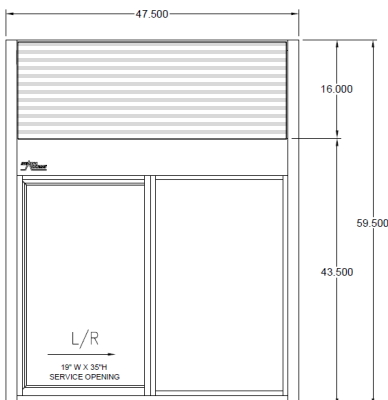

SIZE

47.5" wide x 16"high x 21 3/4"deep

Specify Left / Right / or Center Air Flow from outside view

SETTINGS FOR DIFFERENT TEMPERATURES

- ◇ **WINTER MODE**
Radiant heat for the operator, with optional outside heated air.
- ◇ **SUMMER MODE**
Outside air flow to discourage insects and exhaust fumes from entering the building.

- ◇ Installation illustrations are for reference only. Construction conditions and local codes prevail.
- ◇ Must be installed level, square and plumb.
- ◇ Mounts on top of any flush mount window. Must be accessible from the interior and exterior of building.

ELECTRIC REQUIREMENTS FOR AA300

Run power to interior of either side to correspond with window

40 AMP 208 Single Phase
60Hz

Dedicated Circuit

AA300 HEATED AIR CURTAIN
With 275 or 600 Single Panel Slider

DIMENSIONS WHEN USED
WITH POPULAR
READY ACCESS WINDOWS