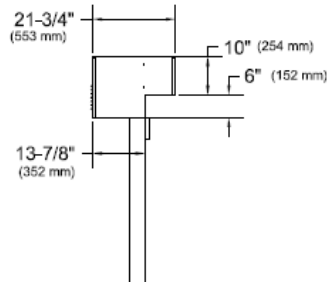

AA300 is shipped completely pre-assembled and ready to install.

Installation / Owners manual can be retrieved online:
www.ready-access.com

- Installation illustrations are for reference only. Construction conditions and local codes prevail.
- Must be installed level, square and plumb.
- Mounts on top of any flush mount window. Must be accessible from the interior and exterior of building.

ELECTRIC REQUIREMENTS FOR AA300

Run power to interior of either side to correspond with window

40 AMP 208 Single Phase
60Hz

Dedicated Circuit

DIMENSIONS WHEN USED
WITH POPULAR
READY ACCESS WINDOWS

AA300 HEATED AIR CURTAIN

With 131 or 606E Bi-Parting Window

Order with optional Side Filler Kit