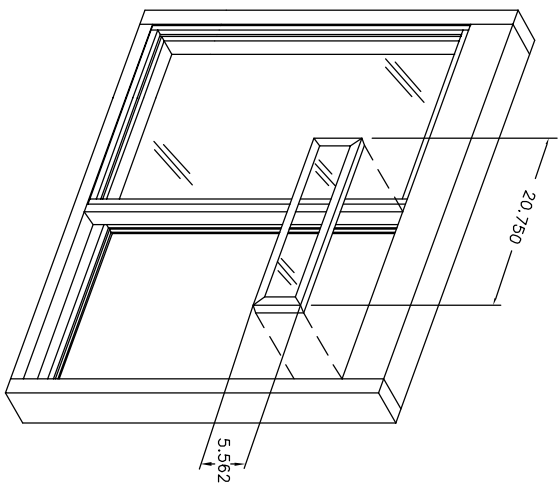

RESTRICTION PANEL SIZES FOR 275-49-1/2" H
 432 SQ. IN.=20/750X13.312 RESTRICTION PANEL (SHOWN)
 216 SQ. IN.=20/750X4.531 RESTRICTION PANEL

RESTRICTION PANEL SIZES FOR 275-35.750" H
 432 SQ. IN.=20/750X5.562 RESTRICTION PANEL (SHOWN)
 216 SQ. IN.=20/750X1.6781 RESTRICTION PANEL

NOTE: THIS DIMENSION IS FROM PUSHING DOORS FULLY OPEN

NOTE: THIS DIMENSION IS FROM PUSHING DOORS FULLY OPEN