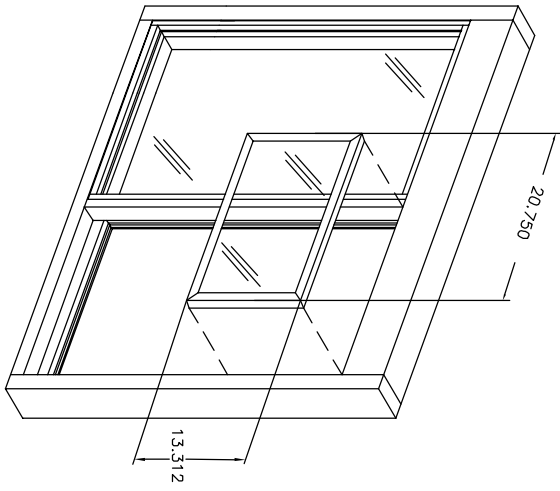

RESTRICTION PANEL SIZES FOR 275-49-1/2" H
 432 SQ. IN.=20/750X13.312 RESTRICTION PANEL (SHOWN)
 216 SQ. IN.=20/750X4.531 RESTRICTION PANEL

RESTRICTION PANEL SIZES FOR 275-35.750" H
 432 SQ. IN.=20/750X5.562 RESTRICTION PANEL (SHOWN)
 216 SQ. IN.=20/750X1.6781 RESTRICTION PANEL

NOTE: THIS DIMENSION IS FROM PUSHING DOORS FULLY OPEN

NOTE: THIS DIMENSION IS FROM PUSHING DOORS FULLY OPEN