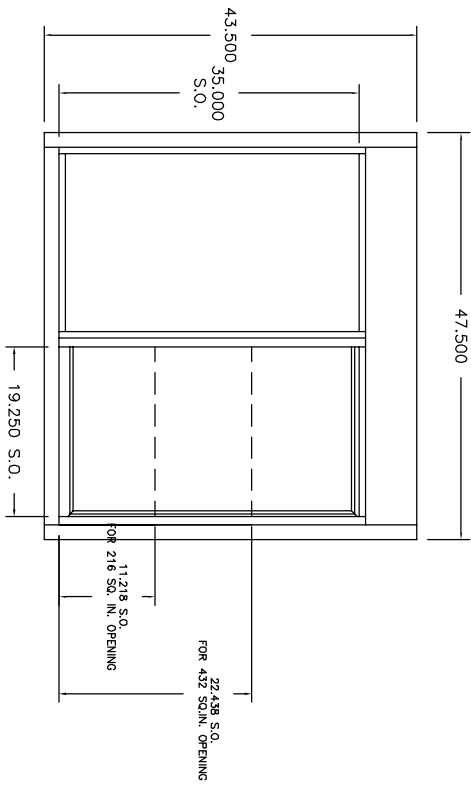

RESTRICTION PANEL SIZES FOR 275-49-1/2" H
 432 SQ. IN.=20/750X13.312 RESTRICTION PANEL (SHOWN)
 216 SQ. IN.=20/750X4.531 RESTRICTION PANEL

RESTRICTION PANEL SIZES FOR 275-35.750" H
 432 SQ. IN.=20/750X5.562 RESTRICTION PANEL (SHOWN)
 216 SQ. IN.=20/750X1.6781 RESTRICTION PANEL

NOTE: THIS DIMENSION IS FROM PUSHING DOORS FULLY OPEN

NOTE: THIS DIMENSION IS FROM PUSHING DOORS FULLY OPEN