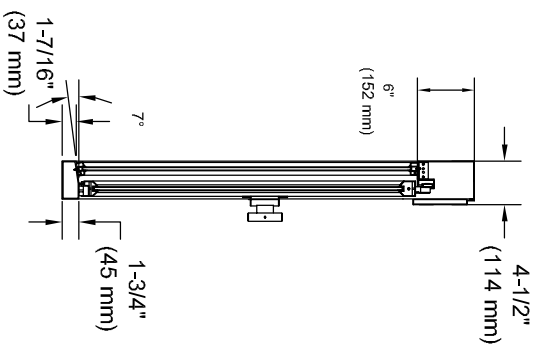

* 19" X 36"
SERVICE OPENING

275 - 43-1/2" H
GLAZING ROUGH OPENING =
47-3/4" W (1213 mm) X 43-3/4" H (1111 mm)
MASONRY ROUGH OPENING =
48" W (1219 mm) X 44" H (1118 mm)

275 - 35-3/4" H
GLAZING ROUGH OPENING =
47-3/4" W (1213 mm) X 36" H (914 mm)
MASONRY ROUGH OPENING =
48" W (1219 mm) X 36-1/4" H (921 mm)

35-3/4" W X 35-3/4" H
GLAZING ROUGH OPENING =
36" W (914 mm) X 36" H (914 mm)
MASONRY ROUGH OPENING =
36-1/4" W (921 mm) X 36-1/4" H (921 mm)

* THREE STANDARD WINDOW HEIGHTS

43-1/2" H WITH 19"W X 36"H SERVICE OPENING
35-3/4" H WITH 19"W X 28"H SERVICE OPENING
35-3/4" SQUARE WITH 14"W X 28"H SERVICE OPENING
CUSTOM SIZES ALSO AVAILABLE. PLEASE
CONTACT READY ACCESS FOR MORE
INFORMATION.

275-SC