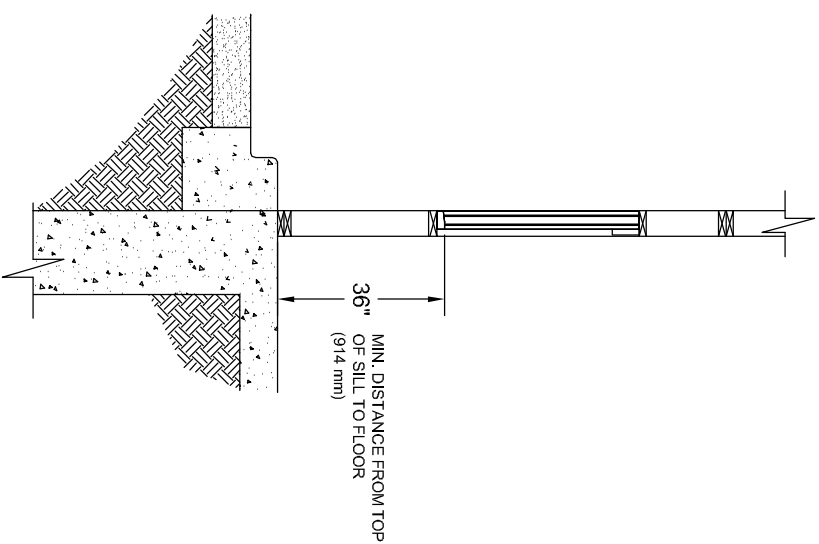

* 19" X 36"
SERVICE OPENING

275 - 43-1/2" H
GLAZING ROUGH OPENING =
47-3/4" W (1213 mm) X 43-3/4" H (1111 mm)
MASONRY ROUGH OPENING =
48" W (1219 mm) X 44" H (1118 mm)

275 - 35-3/4" H
GLAZING ROUGH OPENING =
47-3/4" W (1213 mm) X 36" H (914 mm)
MASONRY ROUGH OPENING =
48" W (1219 mm) X 36-1/4" H (921 mm)

35-3/4" W X 35-3/4" H
GLAZING ROUGH OPENING =
36" W (914 mm) X 36" H (914 mm)
MASONRY ROUGH OPENING =
36-1/4" W (921 mm) X 36-1/4" H (921 mm)

* THREE STANDARD WINDOW HEIGHTS

43-1/2" H WITH 19"W X 36"H SERVICE OPENING
35-3/4" H WITH 19"W X 28"H SERVICE OPENING
35-3/4" SQUARE WITH 14"W X 28"H SERVICE OPENING
CUSTOM SIZES ALSO AVAILABLE. PLEASE
CONTACT READY ACCESS FOR MORE
INFORMATION.

275-SC