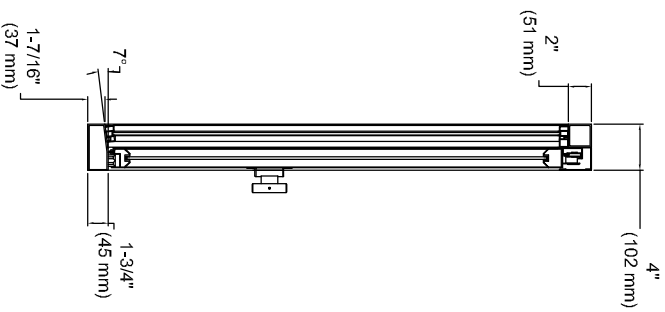

## 19" X 39" SERVICE OPENING

275 - LP-43-1/2" H  
GLAZING ROUGH OPENING =  
47-3/4" W (1213 mm) X 43-3/4" H (1111 mm)  
MASONRY ROUGH OPENING =  
48" W (1219 mm) X 44" H (1118 mm)

275 - 35-3/4" H  
GLAZING ROUGH OPENING =  
47-3/4" W (1213 mm) X 36" H (914 mm)  
MASONRY ROUGH OPENING =  
48" W (1219 mm) X 36-1/4" H (921 mm)

35-3/4" W X 35-3/4" H  
GLAZING ROUGH OPENING =  
36" W (914 mm) X 36" H (914 mm)  
MASONRY ROUGH OPENING =  
36-1/4" W (921 mm) X 36-1/4" H (921 mm)

### \* THREE STANDARD WINDOW HEIGHTS

- 43-1/2" H WITH 19"W X 39"H SERVICE OPENING
  - 35-3/4" H WITH 19"W X 31-1/4"H SERVICE OPENING
  - 35-3/4" SQUARE WITH 14"W X 31-1/4"H SERVICE OPENING
- CUSTOM SIZES ALSO AVAILABLE. PLEASE  
CONTACT READY ACCESS FOR MORE  
INFORMATION.