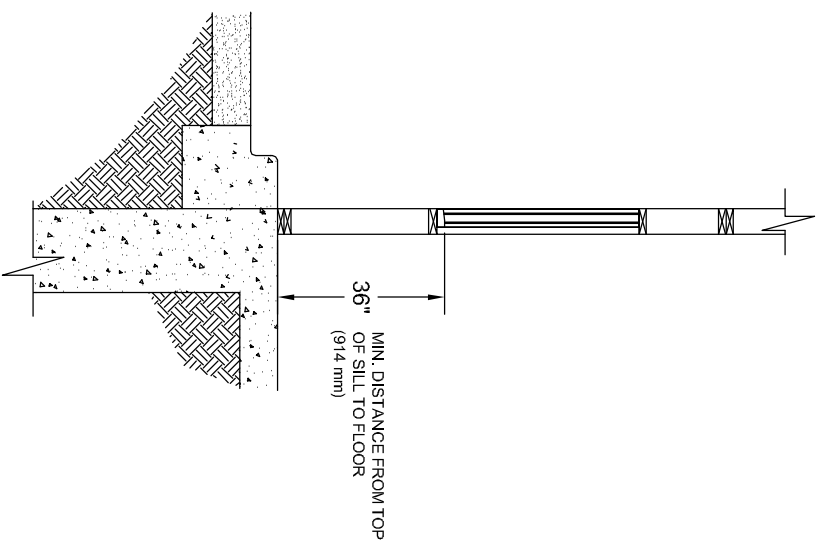

## 19" X 39" SERVICE OPENING

275 - LP-43-1/2" H  
GLAZING ROUGH OPENING =  
47-3/4" W (1213 mm) X 43-3/4" H (1111 mm)  
MASONRY ROUGH OPENING =  
48" W (1219 mm) X 44" H (1118 mm)

275 - 35-3/4" H  
GLAZING ROUGH OPENING =  
47-3/4" W (1213 mm) X 36" H (914 mm)  
MASONRY ROUGH OPENING =  
48" W (1219 mm) X 36-1/4" H (921 mm)

35-3/4" W X 35-3/4" H  
GLAZING ROUGH OPENING =  
36" W (914 mm) X 36" H (914 mm)  
MASONRY ROUGH OPENING =  
36-1/4" W (921 mm) X 36-1/4" H (921 mm)

### \* THREE STANDARD WINDOW HEIGHTS

- 43-1/2" H WITH 19"W X 39"H SERVICE OPENING
  - 35-3/4" H WITH 19"W X 31-1/4"H SERVICE OPENING
  - 35-3/4" SQUARE WITH 14"W X 31-1/4"H SERVICE OPENING
- CUSTOM SIZES ALSO AVAILABLE. PLEASE  
CONTACT READY ACCESS FOR MORE  
INFORMATION.

# 275-LP