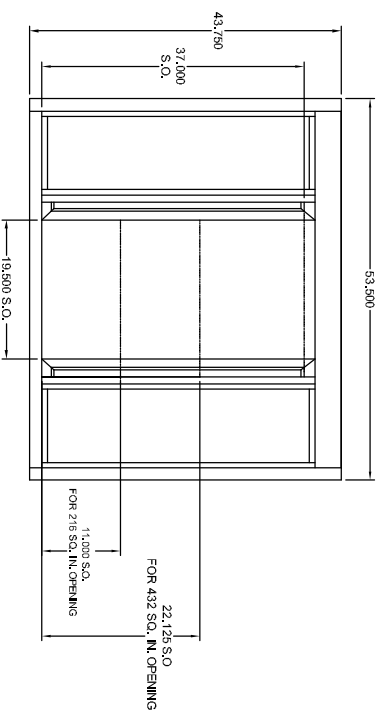

RESTRICTION PANEL SIZES FOR 131

432 SQ. IN.=24.438X10.125 RESTRICTION PANEL (SHOWN)

216 SQ. IN.=24.438X21.250 RESTRICTION PANEL

NOTE: THIS DIMENSION IS FROM PUSHING DOORS FULLY OPEN

RESTRICTION PANEL SIZES FOR 131

432 SQ. IN.=24.500X16.125 RESTRICTION PANEL (SHOWN)

216 SQ. IN.=24.500X27.250 RESTRICTION PANEL

NOTE: THIS DIMENSION IS FROM PUSHING DOORS FULLY OPEN