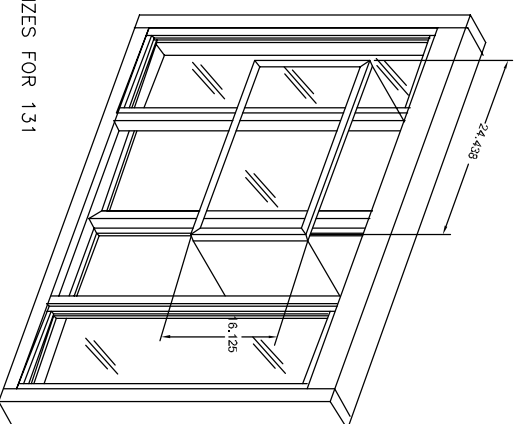

RESTRICTION PANEL SIZES FOR 131

432 SQ. IN.=24.438X10.125 RESTRICTION PANEL (SHOWN)

216 SQ. IN.=24.438X21.250 RESTRICTION PANEL

NOTE: THIS DIMENSION IS FROM PUSHING DOORS FULLY OPEN

RESTRICTION PANEL SIZES FOR 131

432 SQ. IN.=24.500X16.125 RESTRICTION PANEL (SHOWN)

216 SQ. IN.=24.500X27.250 RESTRICTION PANEL

NOTE: THIS DIMENSION IS FROM PUSHING DOORS FULLY OPEN