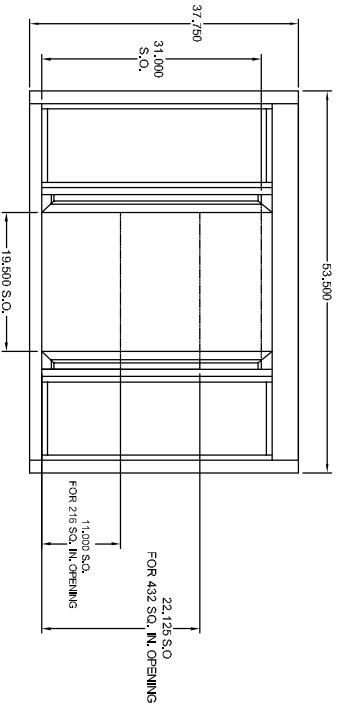

RESTRICTION PANEL SIZES FOR 131

432 SQ. IN.=24.438X10.125 RESTRICTION PANEL (SHOWN)

216 SQ. IN.=24.438X21.250 RESTRICTION PANEL

NOTE: THIS DIMENSION IS FROM PUSHING DOORS FULLY OPEN

RESTRICTION PANEL SIZES FOR 131

432 SQ. IN.=24.500X16.125 RESTRICTION PANEL (SHOWN)

216 SQ. IN.=24.500X27.250 RESTRICTION PANEL

NOTE: THIS DIMENSION IS FROM PUSHING DOORS FULLY OPEN