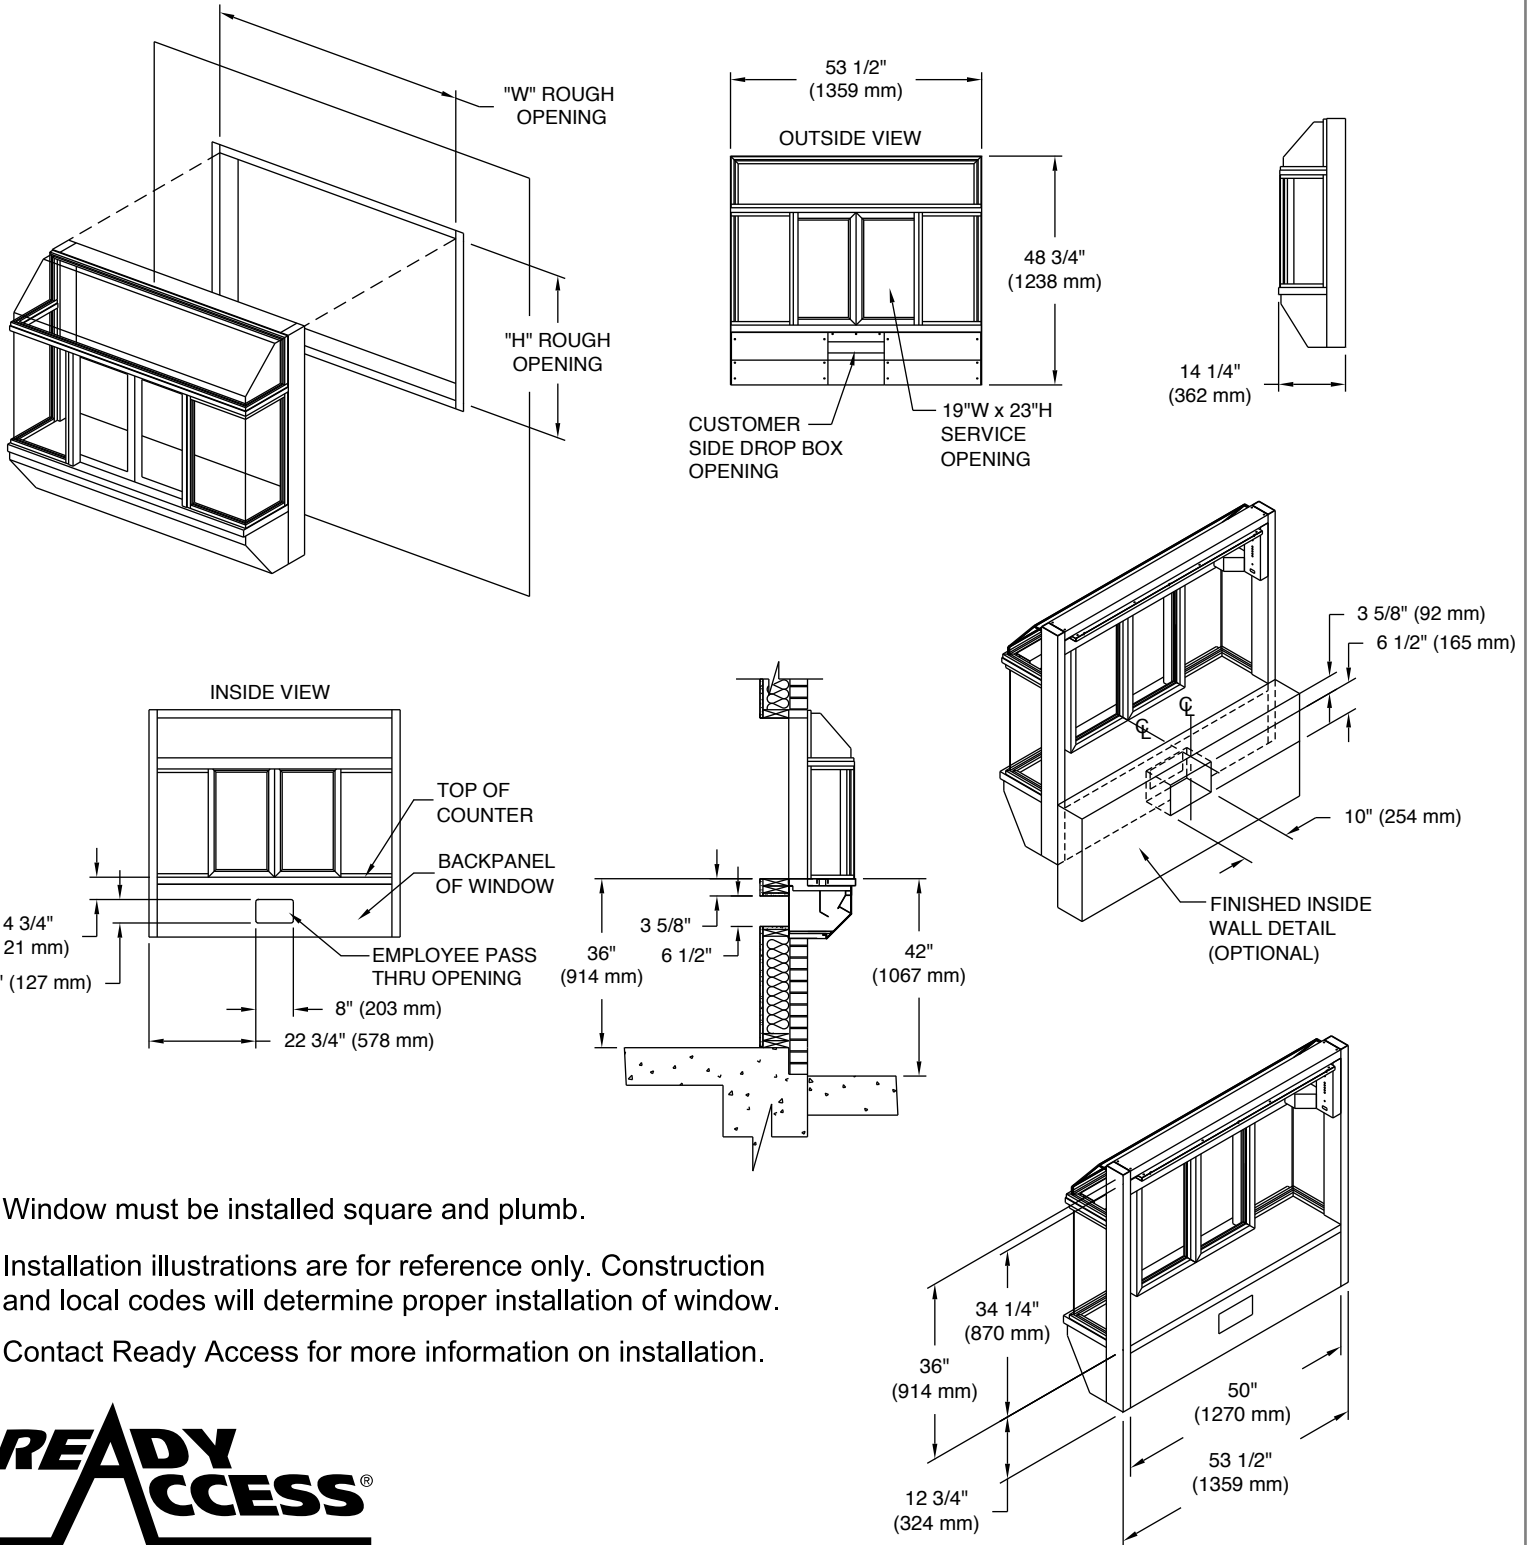

ARRIVES READY FOR INSTALLATION

Your Ready Access window is shipped completely assembled and ready for installation. Comes with instructions. Use only 115v/60Hertz current with a 15 amp branch circuit. International power: 220v 50/60 hertz current with a maximum of an 8 amp branch circuit.

Bump-Out 10 Prescription Drop Box

GLAZING ROUGH OPENING = 50" W (1270 mm) X 45-1/4" H (1149 mm)
 MASONRY ROUGH OPENING = 54" W (1372 mm) X 49-1/4" H (1251 mm)

Window must be installed square and plumb.

Installation illustrations are for reference only. Construction and local codes will determine proper installation of window.