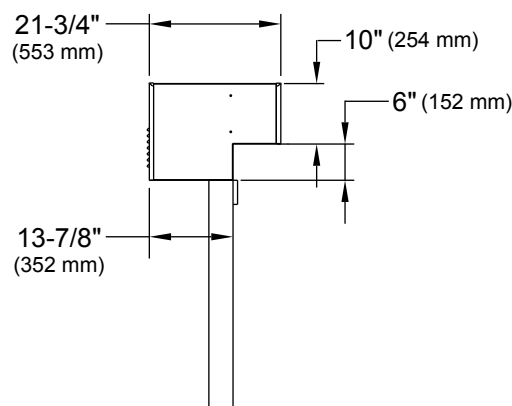

ARRIVES READY FOR INSTALLATION

Your Ready Access window is shipped completely assembled and ready for installation. Comes with instructions.

AA300 - 131 PASS-THRU AIR CURTAIN SYSTEM

UNIT SPECIFICATIONS:

- * 208/240 VOLTS
- * 7100 HEATER WATTS
- * 32 ACTUAL UNIT AMPS
- * 1 (SINGLE) PHASE
- * 60 HZ
- * 600 FPM AIR VELOCITY

Window must be installed square and plumb.

Installation illustrations are for reference only. Construction and local codes will determine proper installation of window.

Contact Ready Access for more information on installation.