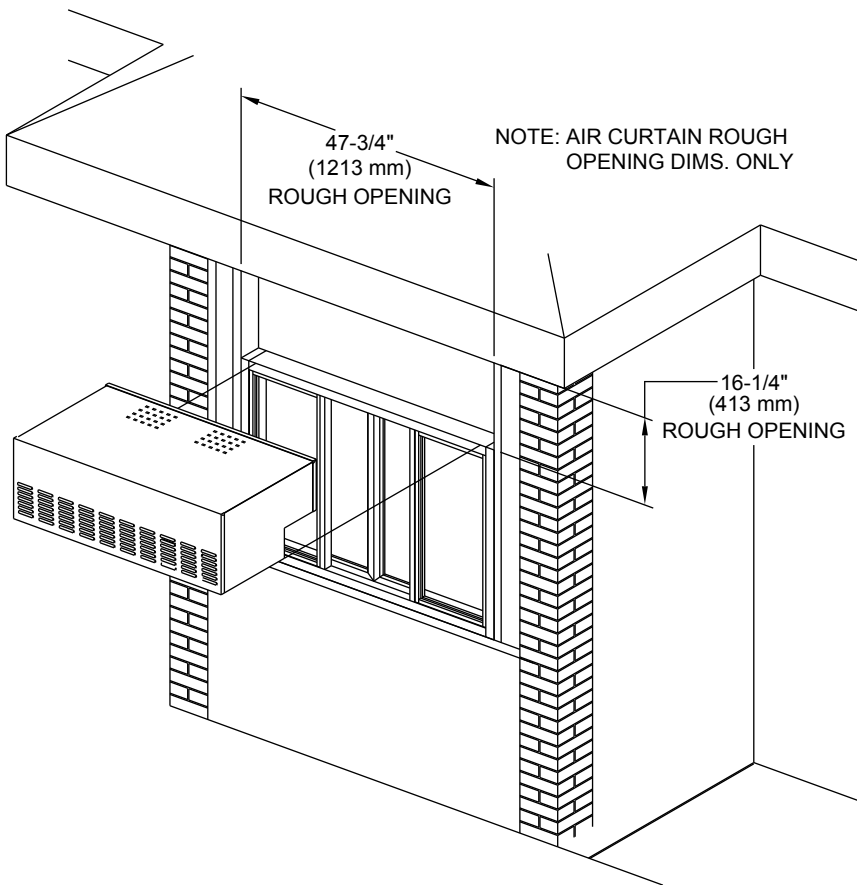

ARRIVES READY FOR INSTALLATION

Your Ready Access window is shipped completely assembled and ready for installation. Comes with instructions.

AA300 - 131 PASS-THRU AIR CURTAIN SYSTEM

UNIT SPECIFICATIONS:

- * 208/240 VOLTS
- * 7100 HEATER WATTS
- * 32 ACTUAL UNIT AMPS
- * 1 (SINGLE) PHASE
- * 60 HZ
- * 600 FPM AIR VELOCITY

Window must be installed square and plumb.

Installation illustrations are for reference only. Construction and local codes will determine proper installation of window.

Contact Ready Access for more information on installation.