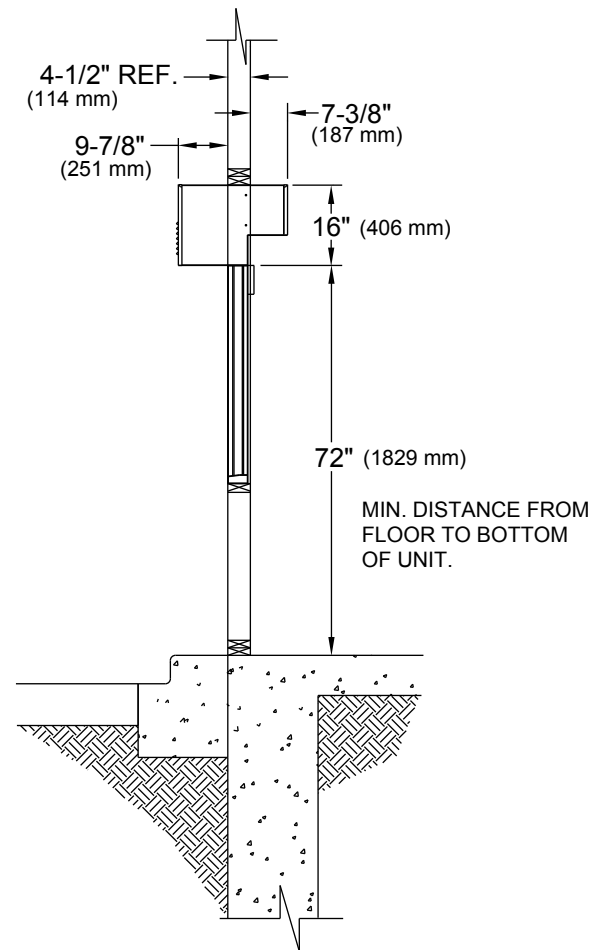

ARRIVES READY FOR INSTALLATION

Your Ready Access window is shipped completely assembled and ready for installation. Comes with instructions.

AA300 - 131 PASS-THRU AIR CURTAIN SYSTEM

UNIT SPECIFICATIONS:

- * 208/240 VOLTS
- * 7100 HEATER WATTS
- * 32 ACTUAL UNIT AMPS
- * 1 (SINGLE) PHASE
- * 60 HZ
- * 600 FPM AIR VELOCITY

Window must be installed square and plumb.

Installation illustrations are for reference only. Construction and local codes will determine proper installation of window.

Contact Ready Access for more information on installation.