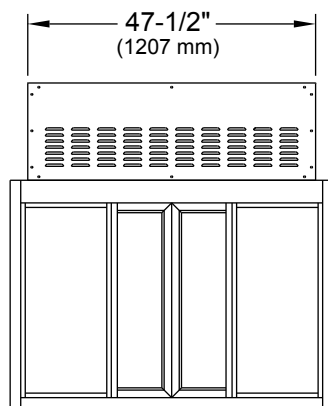

ARRIVES READY FOR INSTALLATION

Your Ready Access window is shipped completely assembled and ready for installation. Comes with instructions.

AA300 - 131 PASS-THRU AIR CURTAIN SYSTEM

UNIT SPECIFICATIONS:

- * 208/240 VOLTS
- * 7100 HEATER WATTS
- * 32 ACTUAL UNIT AMPS
- * 1 (SINGLE) PHASE
- * 60 HZ
- * 600 FPM AIR VELOCITY

Window must be installed square and plumb.

Installation illustrations are for reference only. Construction and local codes will determine proper installation of window.

Contact Ready Access for more information on installation.