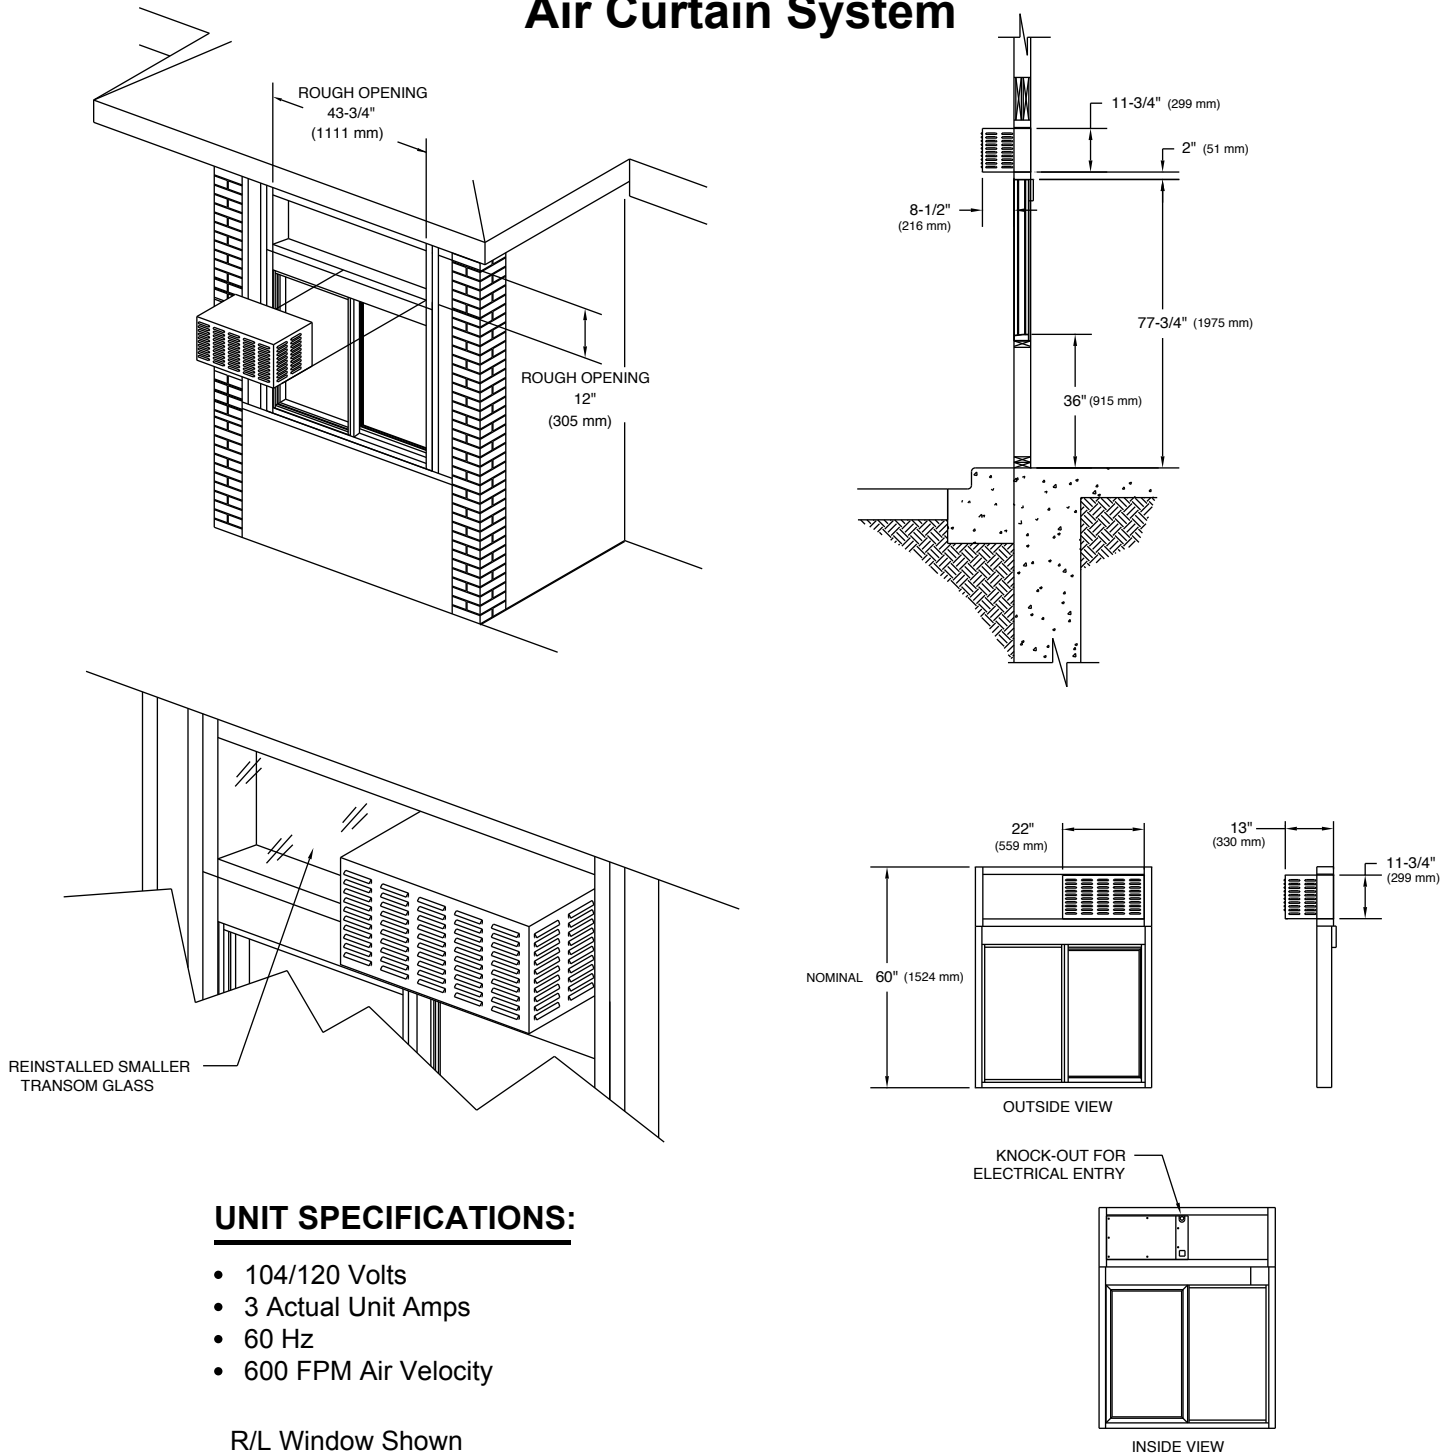

ARRIVES READY FOR INSTALLATION

Your Ready Access window is shipped completely assembled and ready for installation. Comes with instructions.

Installation Details for the AA100 Pass-thru Air Curtain System

UNIT SPECIFICATIONS:

- 104/120 Volts
- 3 Actual Unit Amps
- 60 Hz
- 600 FPM Air Velocity

R/L Window Shown

Window must be installed square and plumb.

Installation illustrations are for reference only. Construction and local codes will determine proper installation of window.

Contact Ready Access for more information on installation.