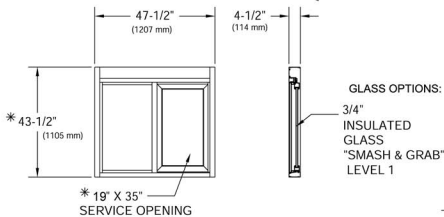

- **600 Series Window Dimensions:**
47-1/2"W x 43-1/2"H x 4-1/2"D
47-1/2"W x 35-3/4"H x 4-1/2"D
- **Finish.** This unit is currently available in clear anodized aluminum or can be powder coat painted in a rainbow of color choices. Bronze anodized is also now available.
- **Fully Assembled, Ready to Install.** Ready Access windows are shipped completely preassembled, and fully glazed for lower installation costs. Normal installation takes less than two hours.
- **Warranty and Service Support.** Your Ready Access window comes with a one year limited warranty on parts and labor. In addition, each window is backed by a world wide service organization.

ARRIVES READY FOR INSTALLATION

Your Ready Access window is shipped completely assembled and ready for installation. Comes with instructions.

600 SECURITY WINDOW

600 - 47-1/2"W x 43-1/2"H

Glazing Rough Opening =
47-3/4"W (1213 mm) x 43-3/4"H (1111 mm)
Masonry Rough Opening =
48"W (1219 mm) x 44"H (1118 mm)

600 - 47-1/2"W x 35-3/4"H

Glazing Rough Opening =
47-3/4"W (1213 mm) x 36"H (914 mm)
Masonry Rough Opening =
48"W (1219 mm) x 36-1/4"H (921 mm)

- * TWO STANDARD WINDOW HEIGHTS
- 43-1/2" H WITH 19" x 35" SERVICE OPENING
- 35-3/4" H WITH 19" x 27" SERVICE OPENING

GLASS OPTIONS:

3/4"
INSULATED
GLASS
"SMASH & GRAB"
LEVEL 1

Window must be installed square and plumb.

Installation illustrations are for reference only. Construction and local codes will determine proper installation of window. Contact Ready Access for more information on installation.