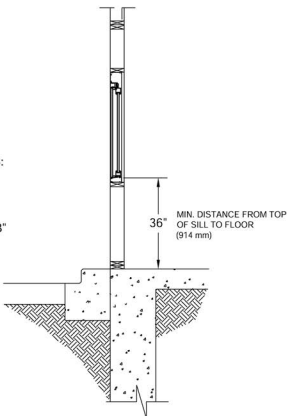

- **600 Series Window Dimensions:**
47-1/2"W x 43-1/2"H x 4-1/2"D
47-1/2"W x 35-3/4"H x 4-1/2"D
- **Finish.** This unit is currently available in clear anodized aluminum or can be powder coat painted in a rainbow of color choices. Bronze anodized is also now available.
- **Fully Assembled, Ready to Install.** Ready Access windows are shipped completely preassembled, and fully glazed for lower installation costs. Normal installation takes less than two hours.
- **Warranty and Service Support.** Your Ready Access window comes with a one year limited warranty on parts and labor. In addition, each window is backed by a world wide service organization.

ARRIVES READY FOR INSTALLATION

Your Ready Access window is shipped completely assembled and ready for installation. Comes with instructions.

600 SECURITY WINDOW

600 - 47-1/2"W x 43-1/2"H

Glazing Rough Opening =
47-3/4"W (1213 mm) x 43-3/4"H (1111 mm)
Masonry Rough Opening =
48"W (1219 mm) x 44"H (1118 mm)

600 - 47-1/2"W x 35-3/4"H

Glazing Rough Opening =
47-3/4"W (1213 mm) x 36"H (914 mm)
Masonry Rough Opening =
48"W (1219 mm) x 36-1/4"H (921 mm)

- * TWO STANDARD WINDOW HEIGHTS
- 43-1/2" H WITH 19" x 35" SERVICE OPENING
- 35-3/4" H WITH 19" x 27" SERVICE OPENING

GLASS OPTIONS:

3/4"
INSULATED
GLASS
"SMASH & GRAB"
LEVEL 1

Window must be installed square and plumb.

Installation illustrations are for reference only. Construction and local codes will determine proper installation of window. Contact Ready Access for more information on installation.