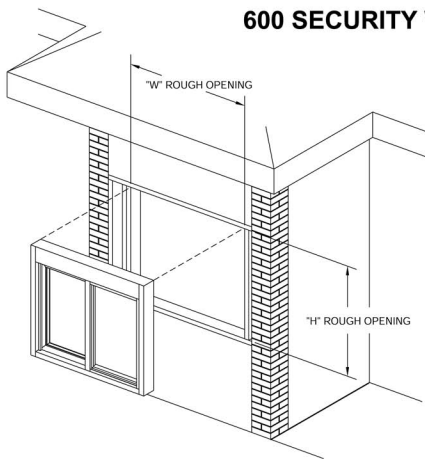

- **600 Series Window Dimensions:**
47-1/2"W x 43-1/2"H x 4-1/2"D
47-1/2"W x 35-3/4"H x 4-1/2"D
- **Finish.** This unit is currently available in clear anodized aluminum or can be powder coat painted in a rainbow of color choices. Bronze anodized is also now available.
- **Fully Assembled, Ready to Install.** Ready Access windows are shipped completely preassembled, and fully glazed for lower installation costs. Normal installation takes less than two hours.
- **Warranty and Service Support.** Your Ready Access window comes with a one year limited warranty on parts and labor. In addition, each window is backed by a world wide service organization.

GLASS OPTIONS:

- **3/4" Insulated Glass:** Increases energy efficiency by providing a barrier against outside environmental factors such as heat and cold. Glass can be tinted.
- **Impact Resistant Glazing:** Offers protection against "smash & grab" theft and forced entry.
- **Level 1 Bullet Resistant Glazing:** Offers protection against "smash & grab" theft, forced entry, and gun shots. Glazing is recognized by Underwriters Laboratories as providing Level 1 (9mm) protection per UL Standard 752.

ARRIVES READY FOR INSTALLATION

Your Ready Access window is shipped completely assembled and ready for installation. Comes with instructions.

600 SECURITY WINDOW

600 - 47-1/2"W x 43-1/2"H

Glazing Rough Opening =
47-3/4"W (1213 mm) x 43-3/4"H (1111 mm)
Masonry Rough Opening =
48"W (1219 mm) x 44"H (1118 mm)

600 - 47-1/2"W x 35-3/4"H

Glazing Rough Opening =
47-3/4"W (1213 mm) x 36"H (914 mm)
Masonry Rough Opening =
48"W (1219 mm) x 36-1/4"H (921 mm)

- * TWO STANDARD WINDOW HEIGHTS
- 43-1/2" H WITH 19" x 35" SERVICE OPENING
- 35-3/4" H WITH 19" x 27" SERVICE OPENING