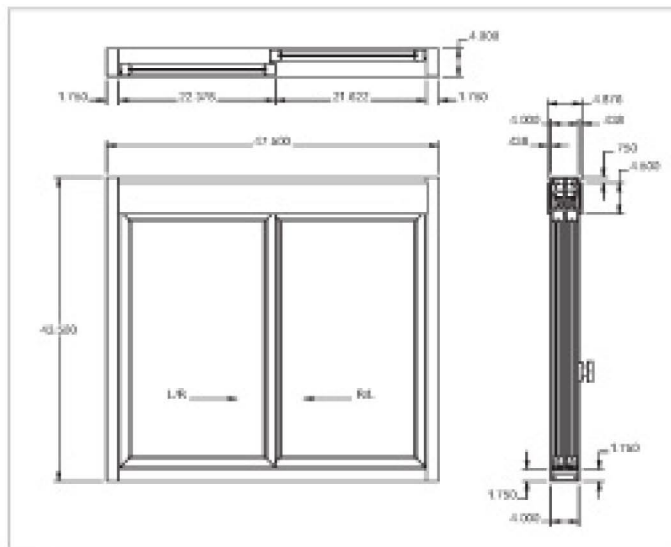

PRODUCT DESCRIPTIONS

3 Standard Sizes Available

- 47 1/2"W x 43 1/2"H with 19"W x 36"H service opening
- 47 1/2"W x 35 3/4"H with 19"W x 28"H service opening

2 Standard Modes of Operation

- Manual Oper/Self Closing

47-1/2"W x 43-1/2"H

Service Opening

19"W (483 mm) x 36"H (914 mm)

Glazing Rough Opening

47-3/4"W (1213 mm) x 43-3/4"H (1111 mm)

Masonry Rough Opening

48"W (1219 mm) x 44"H (1118 mm)

47-1/2"W x 35-3/4"H

Service Opening

19"W (483 mm) x 28"H (711 mm)

Glazing Rough Opening

47-3/4"W (1213 mm) x 36"H (914 mm)

Masonry Rough Opening

48"W (1219 mm) x 36-1/4"H (921 mm)