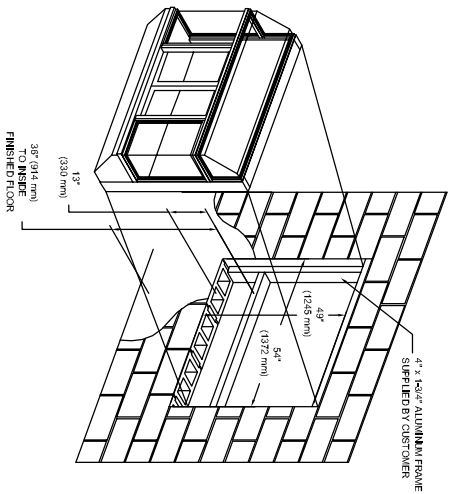

GLAZING ROUGH OPENING = 50" W (1270 mm) x 34-1/4" H (870 mm)
 MASONRY ROUGH OPENING = 54" W (1372 mm) x 49-1/4" (1251 mm)

MASONRY WALL
 ROUGH OPENING

GLASS STORE FRONT
 DAYLIGHT OPENING

BO-10 RX