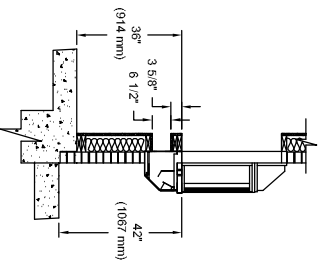

GLAZING ROUGH OPENING = 50" W (1270 mm) x 34-1/4" H (870 mm)
 MASONRY ROUGH OPENING = 54" W (1372 mm) x 49-1/4" (1251 mm)

MASONRY WALL
 ROUGH OPENING

GLASS STORE FRONT
 DAYLIGHT OPENING

BO-10 RX