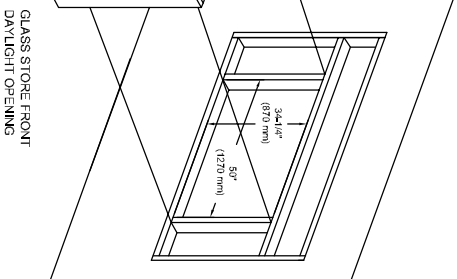

GLAZING ROUGH OPENING = 50" W (1270 mm) x 34-1/4" H (870 mm)
 MASONRY ROUGH OPENING = 54" W (1372 mm) x 49-1/4" (1251 mm)

MASONRY WALL
 ROUGH OPENING

GLASS STORE FRONT
 DAYLIGHT OPENING

BO-10 RX