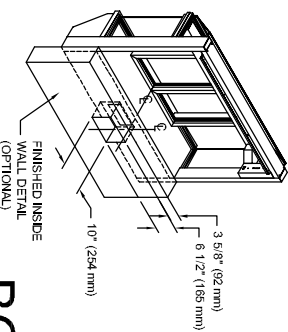

GLAZING ROUGH OPENING = 50" W (1270 mm) x 34-1/4" H (870 mm)
 MASONRY ROUGH OPENING = 54" W (1372 mm) x 49-1/4" (1251 mm)

MASONRY WALL
 ROUGH OPENING

GLASS STORE FRONT
 DAYLIGHT OPENING

BO-10 RX