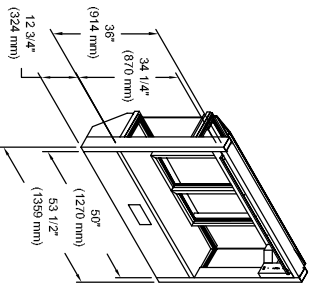

GLAZING ROUGH OPENING = 50" W (1270 mm) x 34-1/4" H (870 mm)
 MASONRY ROUGH OPENING = 54" W (1372 mm) x 49-1/4" (1251 mm)

MASONRY WALL
 ROUGH OPENING

GLASS STORE FRONT
 DAYLIGHT OPENING

BO-10 RX