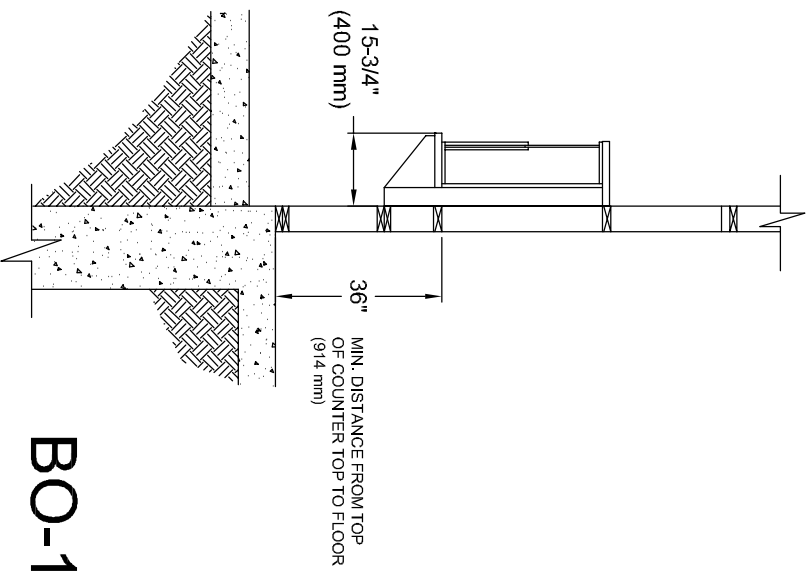

MASONRY WALL
ROUGH OPENING

GLASS STORE FRONT
DAYLIGHT OPENING

GLAZING ROUGH OPENING = 24'-1/4" W (616 mm) x 34'-1/2" H (876 mm)
 MASONRY ROUGH OPENING = 28'-1/4" W (718 mm) x 49'-1/4" H (1251 mm)

BO-1