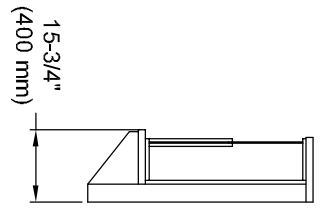

MASONRY WALL
ROUGH OPENING

GLASS STORE FRONT
DAYLIGHT OPENING

GLAZING ROUGH OPENING = 24'-1/4" W (616 mm) x 34'-1/2" H (876 mm)
 MASONRY ROUGH OPENING = 28'-1/4" W (718 mm) x 49'-1/4" H (1251 mm)

BO-1