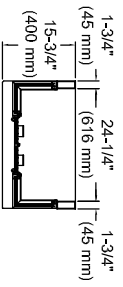

MASONRY WALL
ROUGH OPENING

GLASS STORE FRONT
DAYLIGHT OPENING

GLAZING ROUGH OPENING = 24'-1/4" W (616 mm) x 34'-1/2" H (876 mm)
 MASONRY ROUGH OPENING = 28'-1/4" W (718 mm) x 49'-1/4" H (1251 mm)

BO-1