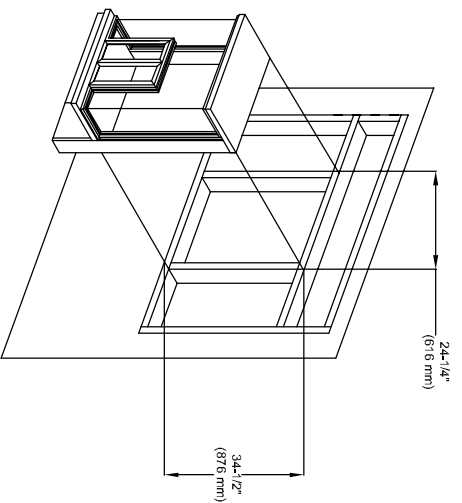

MASONRY WALL
ROUGH OPENING

GLASS STORE FRONT
DAYLIGHT OPENING

GLAZING ROUGH OPENING = 24'-1/4" W (616 mm) x 34'-1/2" H (876 mm)
 MASONRY ROUGH OPENING = 28'-1/4" W (718 mm) x 49'-1/4" H (1251 mm)

BO-1