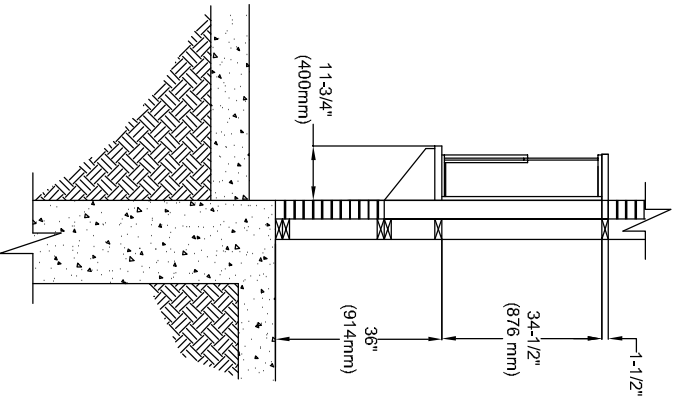

MASONRY WALL
ROUGH OPENING

GLASS STORE FRONT
DAYLIGHT OPENING

GLAZING ROUGH OPENING = 24'-1/4" W (616 mm) x 34'-1/2" H (876 mm)
 MASONRY ROUGH OPENING = 28'-1/4" W (718 mm) x 49'-1/4" H (1251 mm)

BO-1