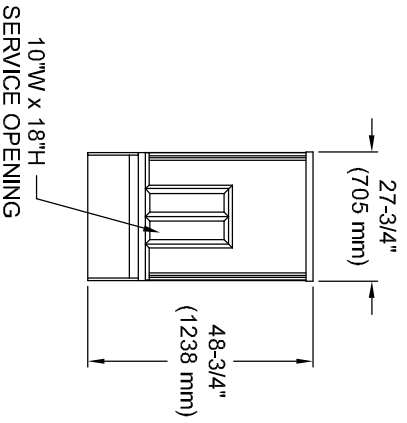

MASONRY WALL
ROUGH OPENING

GLASS STORE FRONT
DAYLIGHT OPENING

GLAZING ROUGH OPENING = 24'-1/4" W (616 mm) x 34'-1/2" H (876 mm)
 MASONRY ROUGH OPENING = 28'-1/4" W (718 mm) x 49'-1/4" H (1251 mm)

BO-1