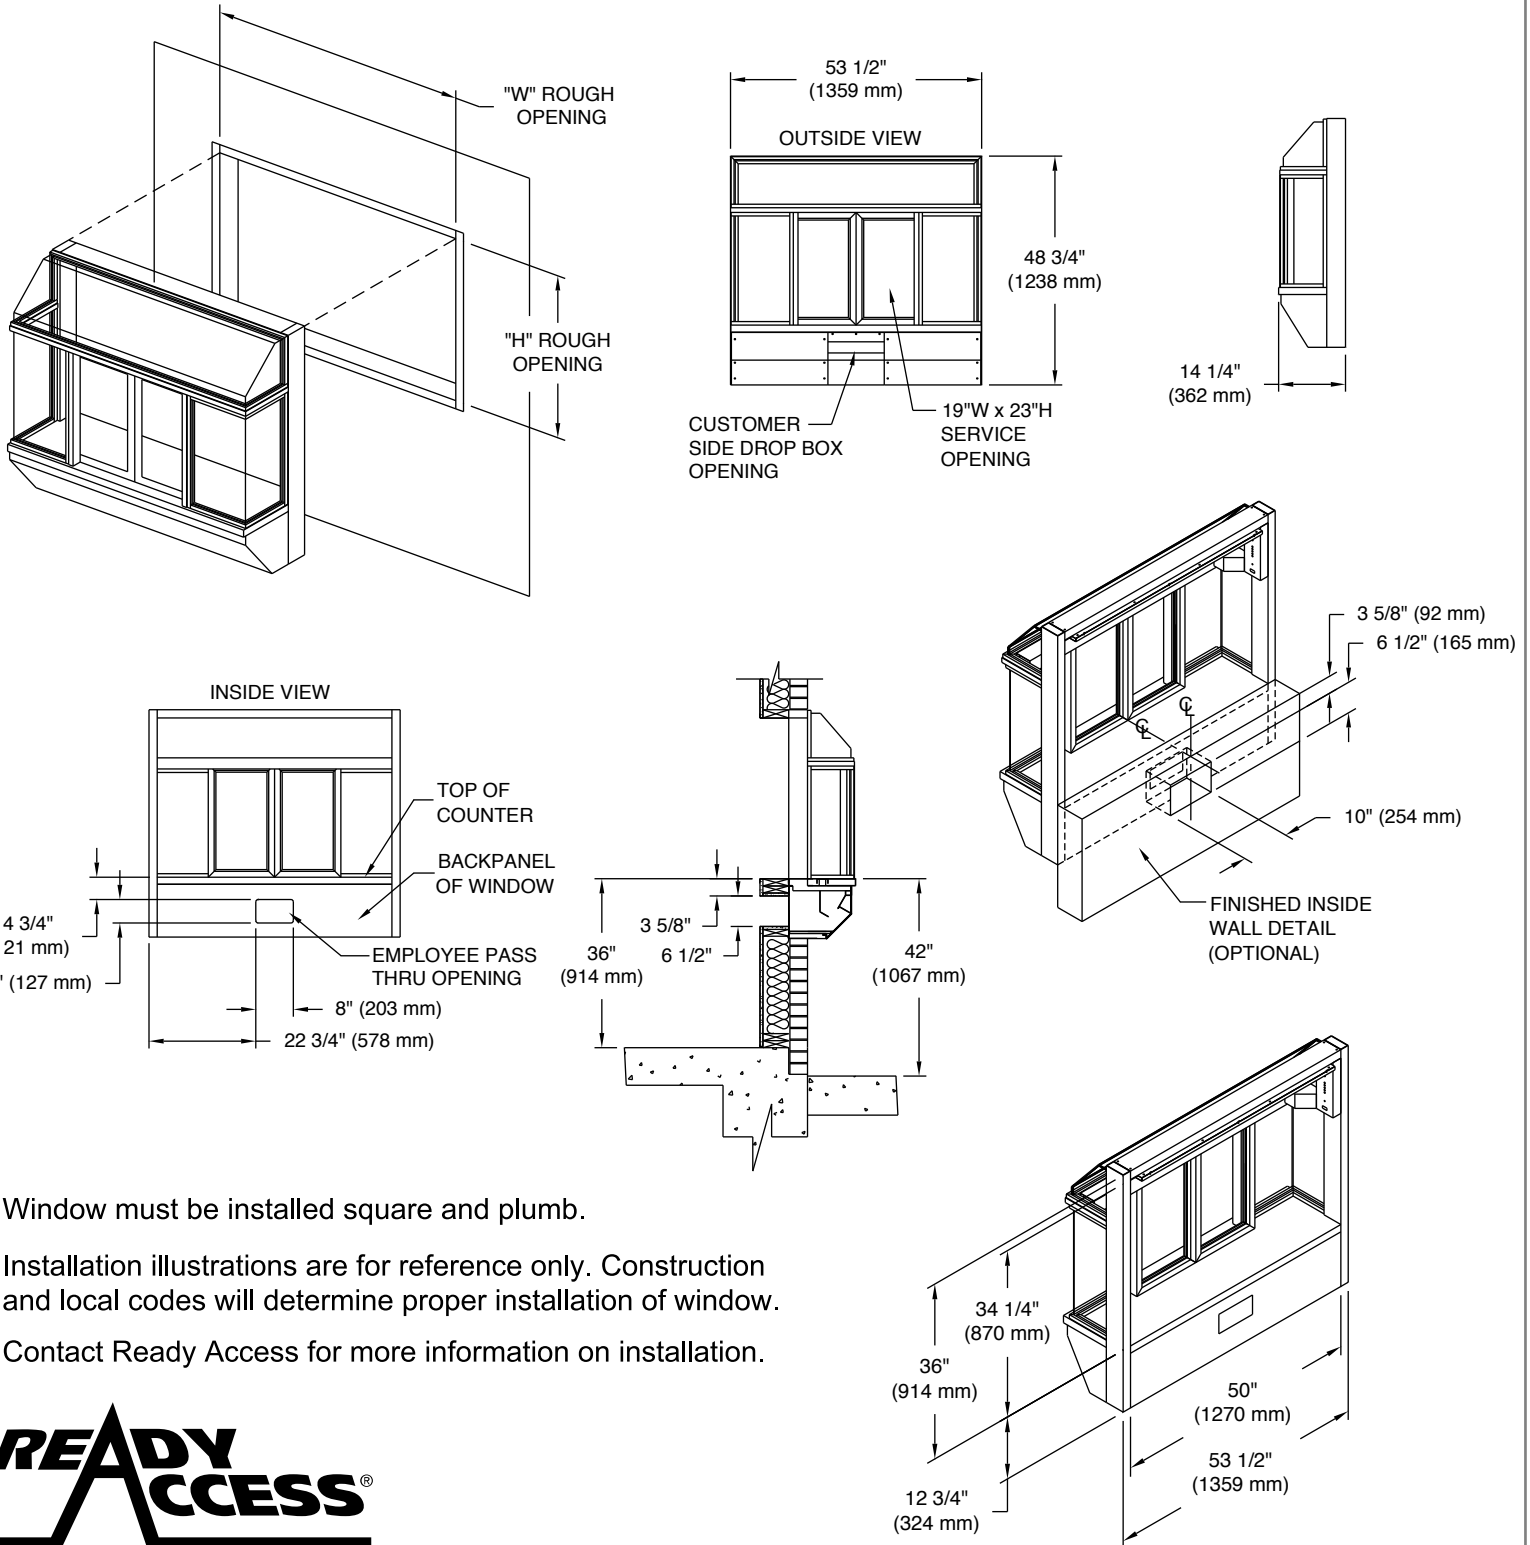

### PRODUCT DESCRIPTIONS

- **Convenient Drop Box**

Allows customers to leave refill bottles and new prescriptions after hours then drive-thru to pick up when convenient. Pharmacists can fill last night's prescription drop offs during slow periods or before opening hours. The drop box features a hinged flap and angled tunnel designed to protect against rain, wind, and outside tampering. Items are held in the 10"W x 6"H x 10"D reservoir bin until the pharmacist is ready to retrieve them.

- **Personal Service**

The large 18"W x 23"H service opening is perfect for virtually any size order. The Bump Out-10 RX features bi-parting doors for operating convenience.

- **Counter Space**

The Bump-Out 10 RX has over four (4) feet of usable inside counter space.

## Bump-Out 10 Prescription Drop Box

GLAZING ROUGH OPENING = 50" W (1270 mm) X 45-1/4" H (1149 mm)  
 MASONRY ROUGH OPENING = 54" W (1372 mm) X 49-1/4" H (1251 mm)

Window must be installed square and plumb.