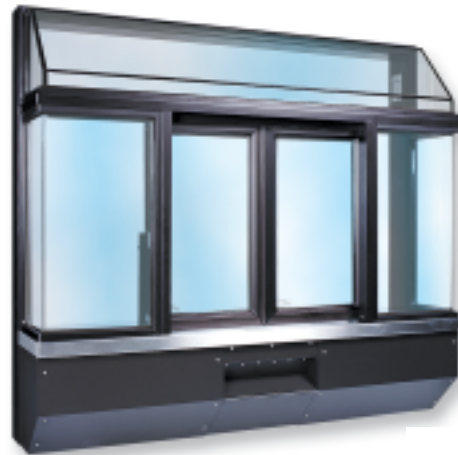

- **Personal Service**

The large 18"W x 23"H service opening is perfect for virtually any size order. The Bump Out-10 RX features bi-parting doors for operating convenience.

- **Counter Space**

The Bump-Out 10 RX has over four (4) feet of usable inside counter space.

- **Manual Operation / Self Close**

To open, simply release the self latching handle and pull open the door. Both doors part from the center and open to either side of the window. When the handle is released door closes on our gravity fed track.

- **Fully-Automatic - Waist Sensor**

The operator simply steps into an electronic light beam which opens the door panels automatically. The door panels automatically close when the operator steps away from the electronic light beam. By the push of a button, operators can easily adjust the window opening size to either 12"W or 18"W.

- **Quality Construction**

Anodized aluminum extrusions, stainless steel and 1/4" tempered glass combine to give you an attractive window that not only enhances building exteriors, but will not rust, pit, or weather. Track free counter top provides for a contaminant free surface.

ARCATgreen
Products for Sustainable Design

- **Double Security Locks**

Bump-Out 10 RX Windows automatically lock each time the doors close, providing security when the window is left unattended. When the drive-thru is closed, manual security locks help prevent outside entry. In high risk locations, an optional security bar set is available to discourage and prevent after hours break-ins.

- **Fully Assembled, Ready to Install**

Ready Access windows are shipped completely preassembled, and fully glazed for lower installation costs. The Bump-Out 10 RX features a stainless steel inside panel for a clean finished look right out of the box.

- **Panoramic Visibility**

This original Ready Access bump-out design offers the operator a 3-sided view of cars and outside activities.

- **Warranty and Service Support**

Your Ready Access window comes with a one year limited warranty on parts and labor. In addition, each window is backed by a world wide service organization.

- **AVAILABLE OPTIONS**

The Bump-Out 10 RX is available in two standard finishes, statuary bronze or clear anodized aluminum.

Tinted glass is available upon request.

Powder coat painting is available in a wide range of custom colors.