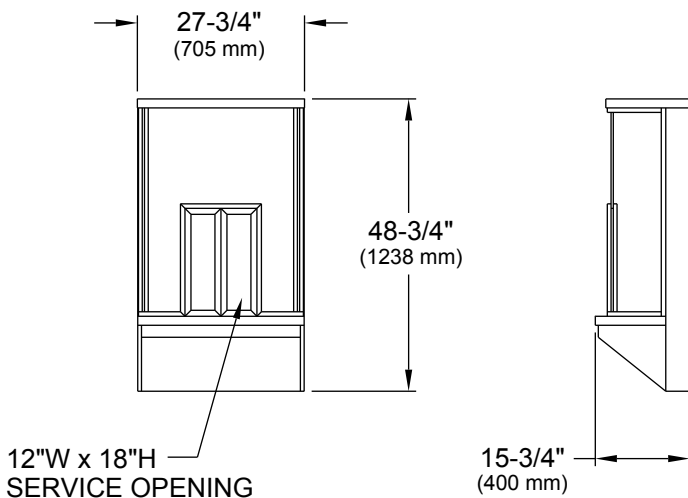

## BUMP OUT 1

The "Original" Ready Access window features a convenient 27 3/4"W x 48 3/4"H frame -- ideal for many drive-thru applications.

# ARRIVES READY FOR INSTALLATION

Your Ready Access window is shipped completely assembled and ready for installation. Comes with instructions.

### BUMP-OUT 1 ROUGH OPENINGS

Glazing Rough Opening =  
24-1/4"W (616 mm) x 34-1/2"H (876 mm)  
Masonry Rough Opening =  
28-1/4"W (718 mm) x 49-1/4"H (1251 mm)

Window must be installed square and plumb.