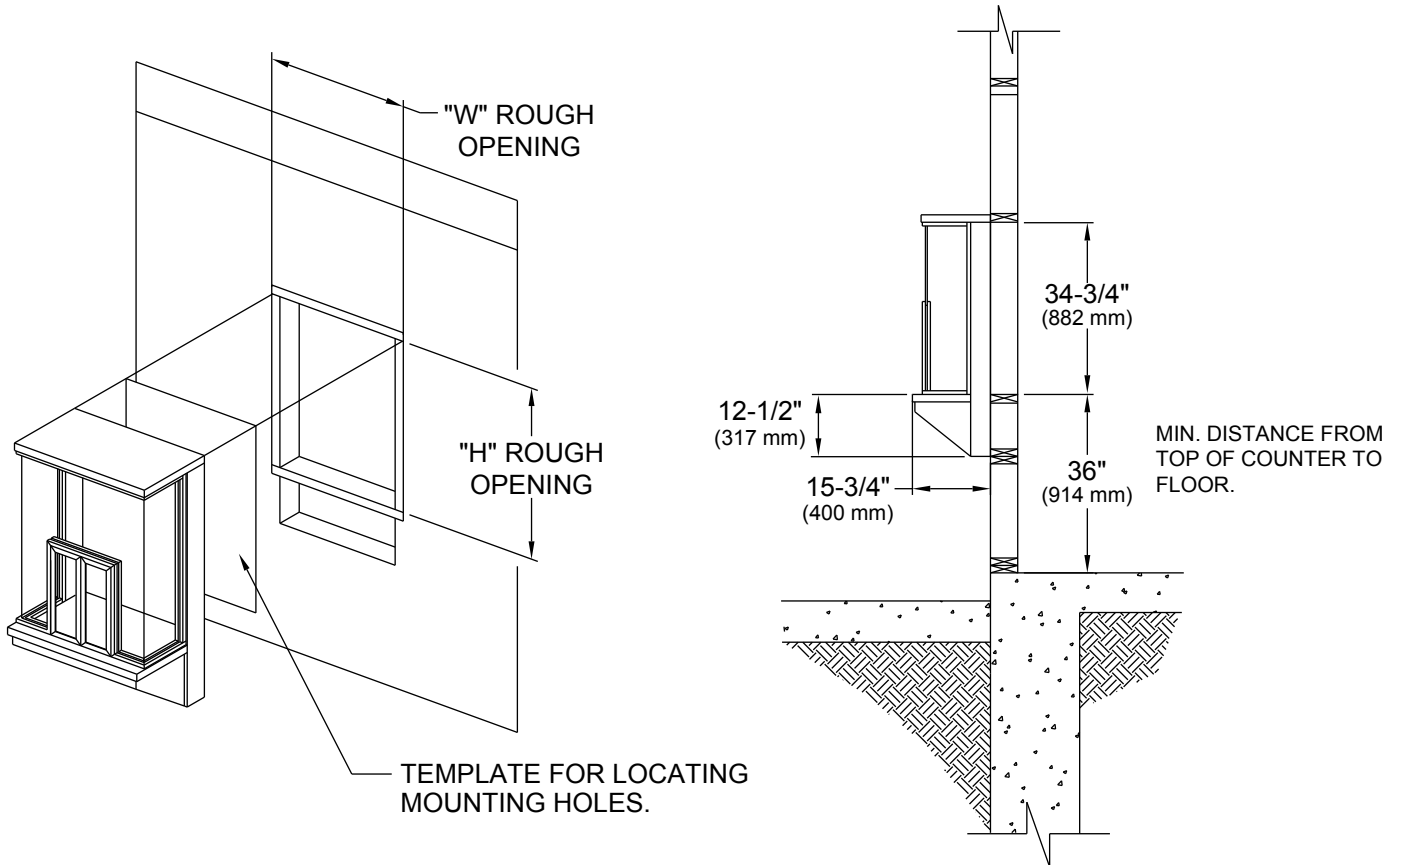

## BUMP OUT 1

The "Original" Ready Access window features a convenient 27 3/4"W x 48 3/4"H frame -- ideal for many drive-thru applications.

### PRODUCT DESCRIPTIONS

- **Convenient 12"W x 18"H push-out service opening**  
This original service opening size is ideal for cash exchange or any smaller-sized order.
- **Panoramic Visibility**  
The classic Ready Access Bump Out design promotes visibility and personal contact by offering three-sided, 180 degree view of cars and customers.
- **Quality Construction**  
Anodized aluminum extrusions, stainless steel, and 1/4" tempered glass combine to give you an attractive window that not only enhances most building exteriors, but will not rust, pit or weather. Track free bottom sill provides for a contaminant free surface.
- **Security**  
Three separate interior security locks are provided to prevent outside tampering. An optional security bar set is available for high risk locations.
- **Fully Assembled, Ready to Install**  
Ready Access windows are shipped completely preassembled, and fully glazed for lower installation costs. Normal installation takes less than two hours.

### BUMP-OUT 1 ROUGH OPENINGS

Glazing Rough Opening =  
24-1/4"W (616 mm) x 34-1/2"H (876 mm)  
Masonry Rough Opening =  
28-1/4"W (718 mm) x 49-1/4"H (1251 mm)

Window must be installed square and plumb.